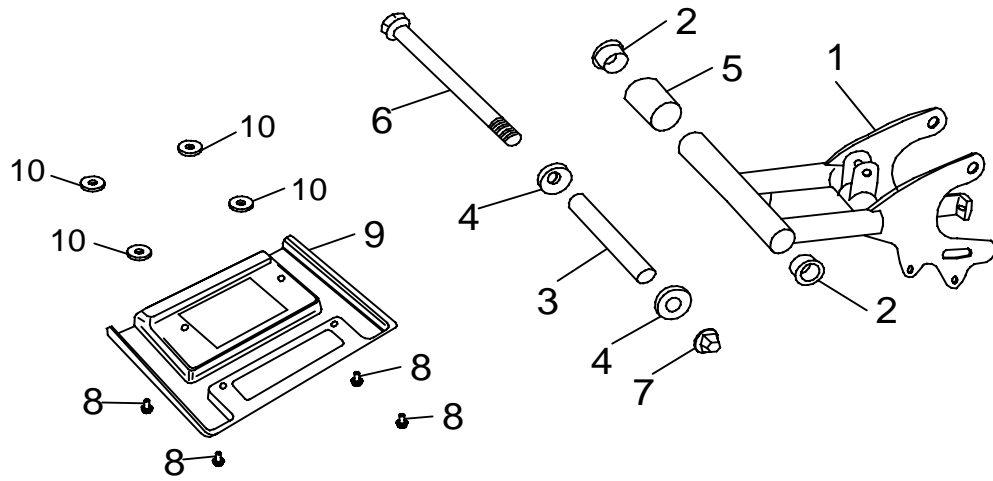

F-3

A Arm, Footrest

Item	Part No.		Qty
1	82105-A01-040	Fork, Rear	1
2	95305-A01-000	Bushing Contain Oil	2
3	93315-A01-000	Spacer Tube, Rear-fork	1
4	93609-A01-100	Seal cover,swing Arm	2
5	93500-A01-000	Rubber Sleeve	1
6	P91700-14290-19G	Bolt, Flange	1
7	92130-14S-19G	Nut, Insert Lock	1
8	91700-08012-12G	Bolt, Flange	8
9	71215-A01-000	Footrest Assy	2
10	93502-A01-000	Rubber Mate	8