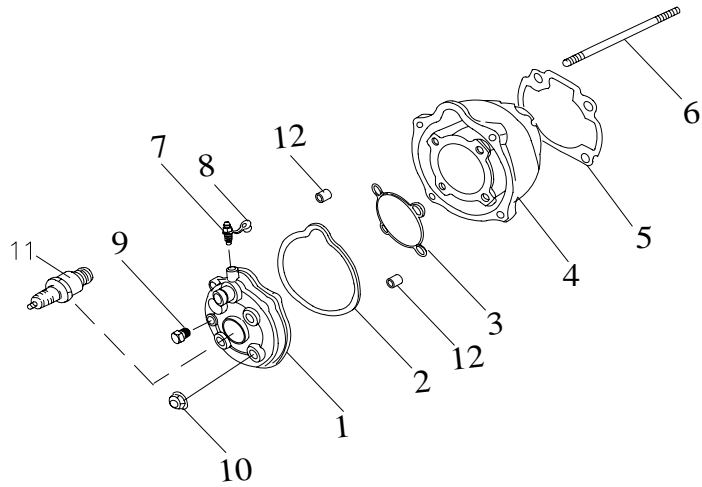

E-1

Cylinder,Cylinder Head & Spark Plug

Item	Part No.		Q'ty
1	12200-E02-000	Head,Cylinder	1
2	12310-E01-100	Ring,Oil,Waterproof,Cylinder	1
3	12300-E01-000	Ring,Oil,Cylinder	1
4	12100-E02-100	Cylinder	1
5	12191-E01-110	Gasket, Cylinder	1
6	P91000-07118	Bolt,Stud	4
7	15872-E01-000	Bolt,Leaking	1
8	15873-E01-000	Cap,Leaking	1
9	15240-E01-000	Sensor,Temperature	1
10	92207-E03-000	Nut, cap	4
11	98069-1BR8HSA-R	Plug, Spark	1
12	94002-030118	Pin	2

E-2
Piston, Crankshaft

Item	Part No.		Q'ty
1	13000-E01-000	Crankshaft Ass'y	1
2	95100-T6204C3	Ball Bearing, Crankshaft	2
3	96100-204208	Seal, Oil	1
4	96100-203006	Seal, Oil	1
5	13200-E01-000	Collar, L Crankcase	1
6	95200-KBK12	Bearing, Needle	1
7	13300-E04-000	Piston(std.)	1
8	13400-E04-000	Pin, Piston	1
9	13410-E01-100	Clip, Piston Pin	2
10	13310-E04-000	Rings, Piston(std.)	1
11	13010-E01-000	Key, Woodruff	1

Pump Ass'y, Liquid

Item	Part No.		Q'ty
1	93406-STW08A	CirClip	1
2	15211-E01-000	Pump Driver Wheel	1
3	94002-030198	Pin	1
4	95100-T608LLU	Ball, Bearing	2
5	15216-E01-000	collar	1
6	15212-E01-000	Body Pump	1
7	96100-101804	Seal, Oil	1
8	15213-E01-001	Rotor Ass'y , Pump	1
9	96200-525020	Oil-Ring	1
10	15215-E01-000	Cap,Pump	1
11	P91740-05016W	Bolt, Pan, Crosshead	3
12	31130-E01-000	Plug, Rubber	3
13	15875-E01-000	Bolt, Driver	3
14	P93100-06013-01W	Washer, Plain	3
15	P91760-06020-05W	Hex. Socket Bolt	2
16	1520A-E01-000	Pump Ass'y, Liquid	1

E-5
Oil Pump

Item	Part No.			Q'ty
1	15100-E01-000		Pump, Oil	1
2	P91740-05016W		Bolt, Pan, Crosshead	2
3	94002-030118		Pin	1
4	93406-STW19A		Circlip	2
5	15110-E01-000		Drive, Gear, Oil-Pump	1

E-6

Air Cleaner, Reed Valve