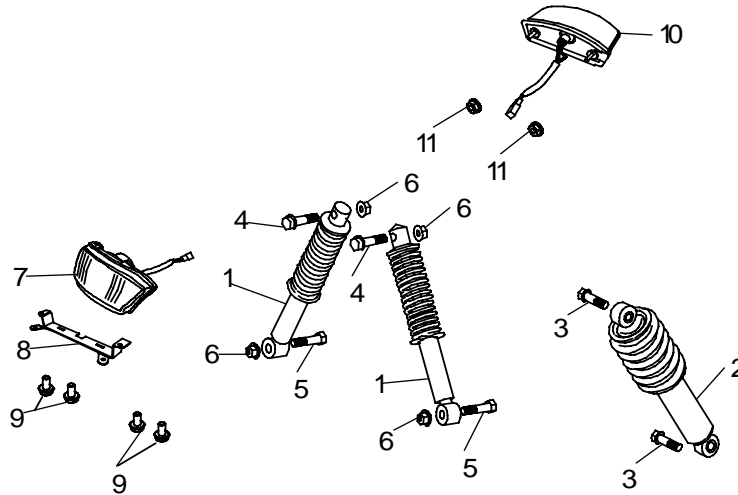

F-6

Shock Absorber, Lamp

Item	Part No.		Qty
1	81200-A01-040	Shock Absorber, Front	2
2	82200-A01-040	Shock Absorber , Rear	1
3	91710-10038-14G	Hex. Bolt, Flange	2
4	91700-10040-14G	Hex. Bolt, Flange	2
5	91700-10040-14G	Hex. Bolt, Flange	2
6	92130-10S-14G	Nut, Insert Lock	4
7	62205-A01-010	Head Lamp Comp	1
8	62206-A01-000	Head Lamp Bracket	1
9	P91825-04012	Philips Screw, Tapping	4
10	62210-A01-000	Tail Light Comp	1
11	92130-06S-10G	Nut, Self-Locking	2