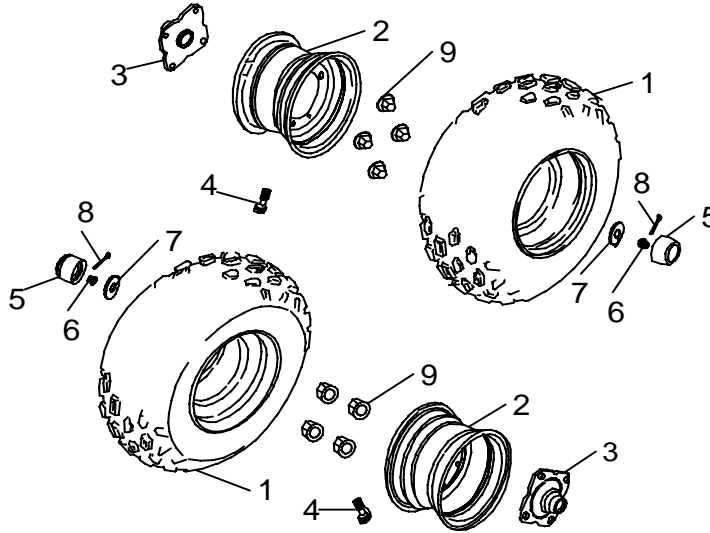

F-8
Rear Tire

Item	Part No.		Qty
1	24105-A01-00A	Tire (KENDA K530F) 18*9.5-8	2
2	24206-A01-000	Rim 8*7	2
3	23105-A01-010	Fixed bracket , Rim , Rear	2
4	24106-A01-000	Valve, Tire	2
5	93615-A01-000	Cap, Rubber	2
6	92140-14-19G	Nut, Insert Lock	2
7	93100-14540-45G	Washer, Plate	2
8	94000-03032	Cotter pin	2
9	92130-10S-14G	Nut, Insert Lock	8