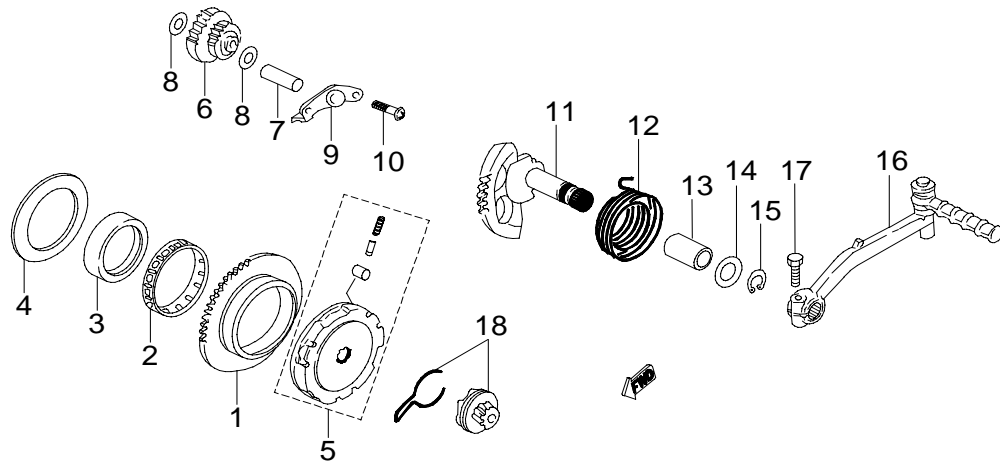

E-5
Oil Pump

Item	Part No.			Q'ty
1	15100-E01-000		Pump, Oil	1
2	P91740-05016W		Bolt, Pan, Crosshead	2
3	94002-030118		Pin	1
4	93406-STW19A		Circlip	2
5	15110-E01-000		Drive, Gear, Oil-Pump	1

E-6

Air Cleaner, Reed Valve

**E-9
Starter**

Item	Part No.		Qty
1	22110-E01-100	Wheel, Starter	1
2	95200-555912	Bearing, Needle	1
3	11213-E01-000	Boss	1
4	P93100-55076-05B	Washer, Plate	1
5	22100-E01-000	Wheel, Starter	1
6	22120-E01-000	Idle Gear Ass'y	1
7	11344-E01-000	Shaft	1
8	P93100-08216-02C	Washer, Plate	2
9	22121-E01-000	Plate, Idle Gear	1
10	P91760-06010-05W	Hex. Socket Bolt	2
11	28211-E01-100	Kick Shaft Ass'y	1
12	28261-E01-000	Spring, Torsion	1
13	28251-E01-000	Bush, Kick Shaft	1
14	P93100-15228-01C	Washer, Plate	1
15	93406-STW15A	Circlip	1
16	16105-A01-000	Kick Ass'y	1
17	P91770-06025-10C	Hex. Bolt	1
18	28221-E01-100	Kick Pinion Ass'y	1

**E-10
Clutch**

Item	Part No.		Q'ty
1	22300-E01-210	Secondary Sheave Ass'y	1
2	22312-E01-000	Spring, Compression	1
3	22331-P70-020	Spring, Clutch	3
4	22330-P70-000	Carrier Ass'y, Clutch	1
5	22332-E01-200	Nut, Clutch	1
6	22340-E01-000	House. Clutch	1
7	P92111-E01-010	Hex. Acorn Nut	1
8	96200-125030	O-Ring	1
9	22411-E01-000	Plate, Cam	1
10	22412-E01-000	Slider, Cam Plate	3
11	22413-P70-030	Weight Roller	6
12	22410-P100-000	Sliding Sheave, Primary	1
13	22414-E01-001	Collar	1
14	22420-E01-000	Fixed Sheave, Primary	1
15	22421-E01-000	Waser, Clam	1
16	22422-E01-000	Clutch, Oneway	1
17	P93103-E01-000	Washer, Conical Spring	1
18	P92110-10-17C	Hex. Acorn Nut	1
19	22500-E01-000	Belt, Drive	1
20	22400-E01-210	Sliding Sheave, Ass'y	1