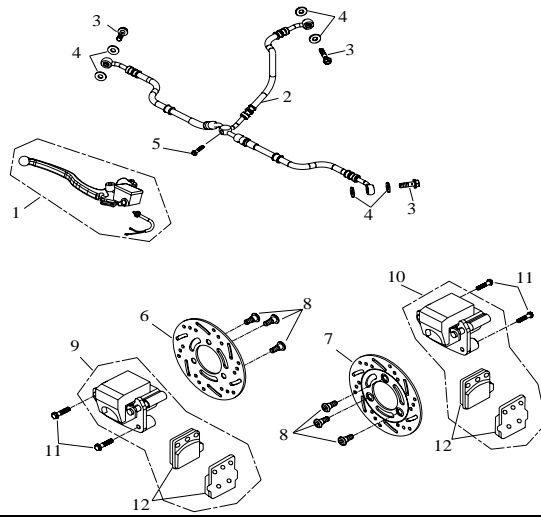

F-9

Drum Brake,Front

Item	Part No.		Qty
1	31460-A01-100	Lever Ass'y,Right	1
2	31230-A02-010	Hose, Front Discbrake	1
3	91830-A01-000	Bolt, Brake Hose	3
4	93101-A01-000	Washer, Copper	6
5	91700-06016-10G	Hex Washer Face Bolt	1
6	31305-A03-000	Brake Disc,Front L.	1
7	31310-A03-000	Brack Disc,Front R.	1
8	91831-A03-000	Bolt, Brake Disc	6
9	31336-A03-100	Caliper Ass'y,Front Left	1
10	31335-A03-100	Caliper Ass'y,Front Right	1
11	P91710-08018-12G	Hex Washer Face Bolt	4
12	31337-A03-001	Brake Pad , Disk Brake	2