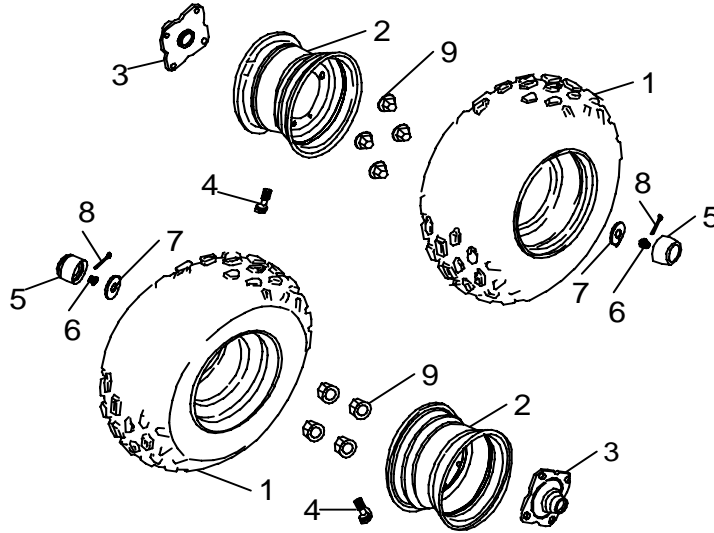

F-8

Rear Tire

Item	Part No.		Qty
1	24105-A01-00A	Tire (KENDA K530F) 18*9.5-8	2
2	24206-A01-000	Rim 8*7	2
3	23105-A01-010	Fixed bracket , Rim , Rear	2
4	24106-A01-000	Valve, Tire	2
5	93615-A01-000	Cap, Rubber	2
6	92140-14-19G	Nut, Insert Lock	2
7	93100-14540-45G	Washer, Plate	2
8	94000-03032	Cotter pin	2
9	92130-10S-14G	Nut, Insert Lock	8