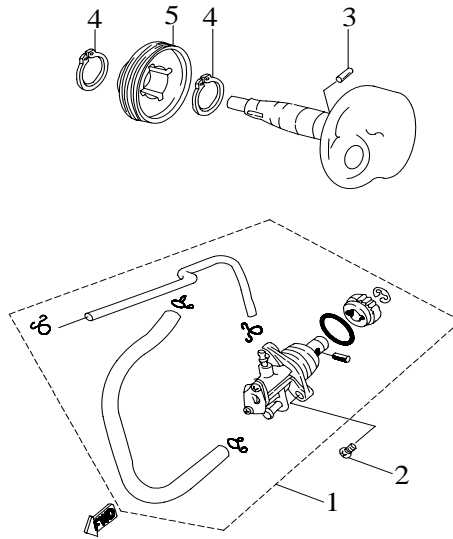

E-1

Cylinder, Cylinder Head & Spark Plug

Item	Part No.		Q'ty
1	12210-E05-000	Head Cover , Cylinder	1
2	12251-E04-100	Casket , Cylinder Head	1
3	12100-E05-010	Cylinder	1
4	12191-E01-110	Gasket, Cylinder	1
5	P91000-07124	Bolt, Stud	4
6	P92120-07-10C	Hex.Acorn Washer Face Nut	4
7	98069-1BR8HSA-R	Plug, Spark	1

E-2

Piston, Crankshaft

Item	Part No.		Q'ty
1	13000-E01-000	Crankshaft Ass'y	1
2	95100-T6204C3	Ball Bearing, Crankshaft	2
3	96100-204208	Seal,Oil	1
4	96100-203006	Seal,Oil	1
5	13200-E01-000	Collar,L Crankcase	1
6	95200-KBK12	Bearing, Needle	1
7	13300-E04-000	Piston(std.)	1
8	13400-E04-000	Pin, Piston	1
9	13410-E01-100	Clip, Piston Pin	2
10	13310-E04-000	Rings,Piston(std.)	1
11	13010-E01-000	Key, Woodruff	1

**E-3  
Fan Shroud**

Item	Part No.		Q'ty
1	17100-E04-100	Air Shroud, Cylinder	1
2	18100-E04-100	Fan	1
3	P91760-06016-05W	Hex. Socket Bolt	3
4	P93100-06013-01W	Washer, Plain	3
5	18210-E04-100	Cover, Fan	1
6	91825-A01-00A	Screw, Tapping	1
7	P93100-06519-12W	Washer, Plain	1
8	18310-E04-000	Cover, Dust Protect	1
9	P91825-06040	Screw, Tapping	1
10	P91760-06020-05W	Hex. Socket Bolt	2

E-4  
Oil Pump

Item	Part No.		Q'ty
1	15100-E01-000	Pump, Oil	1
2	P91740-05016W	Bolt, Pan, Crosshead	2
3	94002-030118	Pin	1
4	93406-STW19A	Circlip	2
5	15110-E01-000	Drive, Gear, Oil-Pump	1

**E-5****Air Cleaner, Reed Valve**