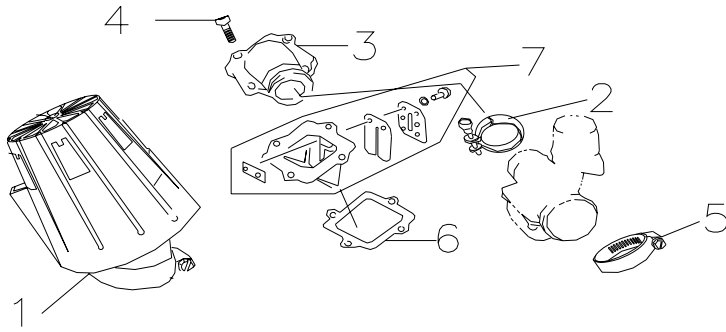

E-1

Cylinder, Cylinder Head & Spark Plug

Item	Part No.		Q'ty
1	12210-E05-000	Head Cover , Cylinder	1
2	12251-E04-100	Casket , Cylinder Head	1
3	12100-E05-010	Cylinder	1
4	12191-E01-110	Gasket, Cylinder	1
5	P91000-07124	Bolt, Stud	4
6	P92120-07-10C	Hex.Acorn Washer Face Nut	4
7	98069-1BR8HSA-R	Plug, Spark	1

**E-3  
Fan Shroud**

Item	Part No.		Q'ty
1	17100-E04-100	Air Shroud, Cylinder	1
2	18100-E04-100	Fan	1
3	P91760-06016-05W	Hex. Socket Bolt	3
4	P93100-06013-01W	Washer, Plain	3
5	18210-E04-100	Cover, Fan	1
6	91825-A01-00A	Screw, Tapping	1
7	P93100-06519-12W	Washer, Plain	1
8	18310-E04-000	Cover, Dust Protect	1
9	P91825-06040	Screw, Tapping	1
10	P91760-06020-05W	Hex. Socket Bolt	2

E-4  
Oil Pump

Item	Part No.		Q'ty
1	15100-E01-000	Pump, Oil	1
2	P91740-05016W	Bolt, Pan, Crosshead	2
3	94002-030118	Pin	1
4	93406-STW19A	Circlip	2
5	15110-E01-000	Drive, Gear, Oil-Pump	1

**E-5****Air Cleaner, Reed Valve**