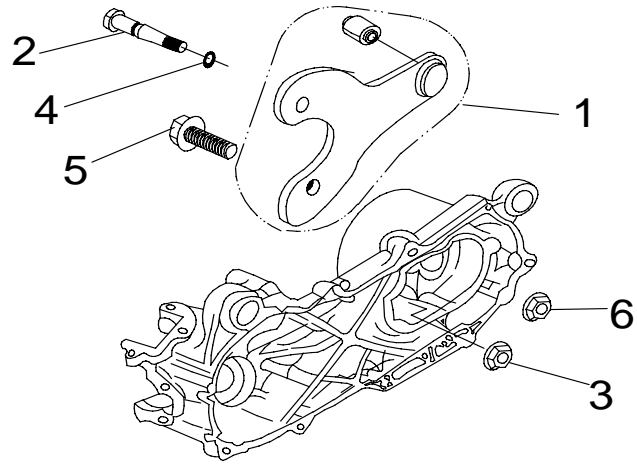

E-13

Crankcase Bracket

Item	Part No.		Q'ty
1	11347-E01-000	Bracket, Crankcase	1
2	11348-E01-000	Shaft, Fix	1
3	92130-08S-14G	Nut, Insert Lock	1
4	96200-075015	O-Ring	1
5	P92100-12040-14C	Hex. Bolt, Flange	1
6	P92120-12-14C	Hex. Acorn Nut, Flange	1