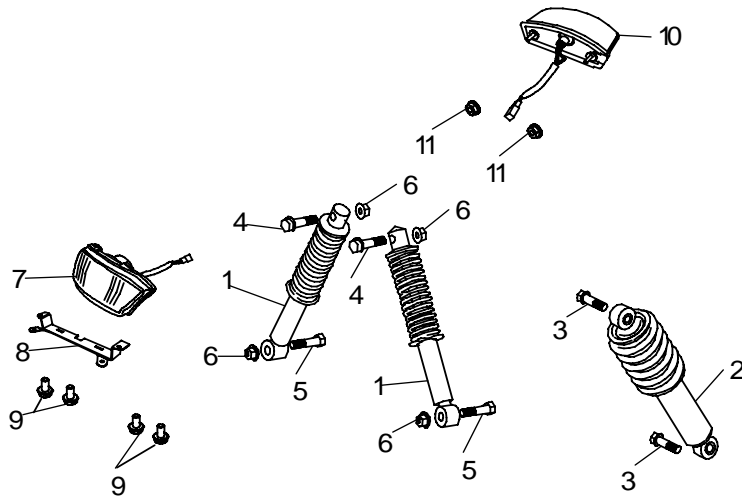

F-6

Shock Absorber, Lamp

Item	Part No.		Qty
1	81200-A01-040	Shock Absorber, Front	2
2	82200-A01-040	Shock Absorber , Rear	1
3	91710-10038-14G	Hex. Bolt, Flange	2
4	91700-10040-14G	Hex. Bolt, Flange	2
5	91700-10040-14G	Hex. Bolt, Flange	2
6	92130-10S-14G	Nut, Insert Lock	4
7	62205-A01-010	Head Lamp Comp	1
8	62206-A01-000	Head Lamp Bracket	1
9	P91825-04012	Philips Screw, Tapping	4
10	62210-A01-000	Tail Light Comp	1
11	92130-06S-10G	Nut, Self-Locking	2