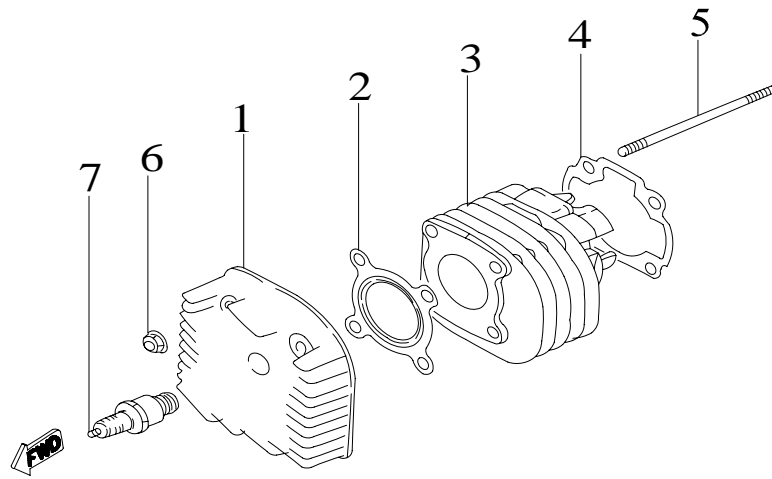

E-1

Cylinder, Cylinder Head & Spark Plug

Item	Part No.		Q'ty
1	12210-E05-000	Head Cover , Cylinder	1
2	12251-E04-100	Casket , Cylinder Head	1
3	12100-E05-010	Cylinder	1
4	12191-E01-110	Gasket, Cylinder	1
5	P91000-07124	Bolt, Stud	4
6	P92120-07-10C	Hex.Acorn Washer Face Nut	4
7	98069-1BR8HSA-R	Plug, Spark	1

E-2

Piston, Crankshaft

Item	Part No.		Q'ty
1	13000-E01-000	Crankshaft Ass'y	1
2	95100-T6204C3	Ball Bearing, Crankshaft	2
3	96100-204208	Seal,Oil	1
4	96100-203006	Seal,Oil	1
5	13200-E01-000	Collar,L Crankcase	1
6	95200-KBK12	Bearing, Needle	1
7	13300-E04-000	Piston(std.)	1
8	13400-E04-000	Pin, Piston	1
9	13410-E01-100	Clip, Piston Pin	2
10	13310-E04-000	Rings,Piston(std.)	1
11	13010-E01-000	Key, Woodruff	1

E-4  
Oil Pump

Item	Part No.		Q'ty
1	15100-E01-000	Pump, Oil	1
2	P91740-05016W	Bolt, Pan, Crosshead	2
3	94002-030118	Pin	1
4	93406-STW19A	Circlip	2
5	15110-E01-000	Drive, Gear, Oil-Pump	1

**E-5****Air Cleaner, Reed Valve**