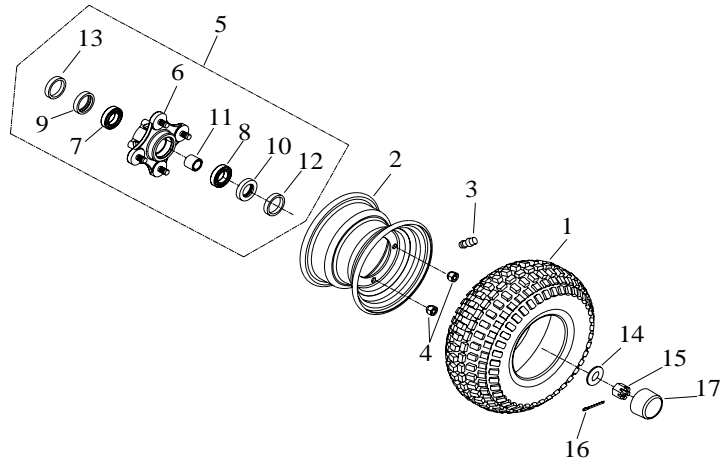

F-7

Front Tire

Item	Part No.		Qty
1	24110-A01-050	Tire 19*6-10	2
2	24205-A03-000	Rim 10*5.5	2
3	24106-A01-000	Valve, Tire	2
4	24190-A03-000	Tire Nut	8
5	23100-A03-000	Fixed Bracket, Wheel Hub,Front	2
6	23100-A03-000-1	Wheel Hub, Front Rim	2
7	95100-6202LU	Bearing, Ball	2
8	95100-6004LLU	Bearing, Ball	2
9	96100-284508	Seal, Oil	2
10	96100-203507	Seal, Oil	2
11	93325-A03-000	Spacer, Inner	2
12	93300-1520-10	Spacer, Outer	2
13	93300-2128-07	Spacer, Outer	2
14	93100-14540-45G	Washer, Plate	2
15	P92140-14-21G	Cross Thread Nut	2
16	94000-03032	Cotter pin	2
17	93615-A01-000	Cap, Rubber	2