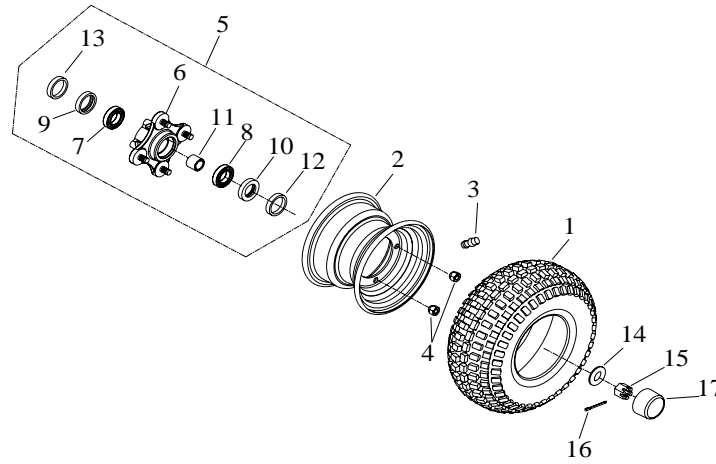

F-7

Front Tire

Item	Part No.		Qty
1	24110-A01-050	Tire 19*6-10	2
2	24205-A03-000	Rim 10*5.5	2
3	24106-A01-000	Valve, Tire	2
4	24190-A03-000	Tire Nut	8
5	23100-A03-000	Fixed Bracket, Wheel Hub,Front	2
6	23100-A03-000-1	Wheel Hub, Front Rim	2
7	95100-6202LU	Bearing, Ball	2
8	95100-6004LLU	Bearing, Ball	2
9	96100-284508	Seal, Oil	2
10	96100-203507	Seal, Oil	2
11	93325-A03-000	Spacer, Inner	2
12	93300-1520-10	Spacer, Outer	2
13	93300-2128-07	Spacer, Outer	2
14	93100-14540-45G	Washer, Plate	2
15	P92140-14-21G	Cross Thread Nut	2
16	94000-03032	Cotter pin	2
17	93615-A01-000	Cap, Rubber	2