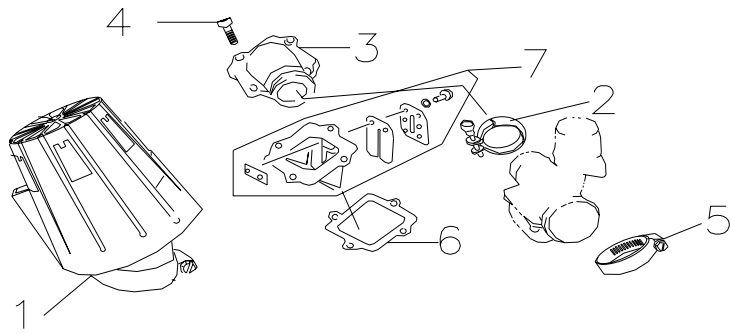

E-3
Fan Shroud

Item	Part No.		Q'ty
1	17100-E06-000	Air Shroud, Cylinder	1
2	18100-E04-100	Fan	1
3	P91760-06016-05W	Hex. Socket Bolt	3
4	P93100-06013-01W	Washer, Plain	3
5	18210-E04-100	Cover, Fan	1
6	91825-A01-00A	Philips Screw, Tapping	1
7	P93100-06519-12W	Washer, Plain	1
8	18310-E04-000	Cover, Dust Protect	1
9	P91825-06040	Screw, Tapping	1
10	P91760-06020-05W	Hex. Socket Bolt	2

E-4
Oil Pump

Item	Part No.		Q'ty
1	15100-E01-000		1
2	P91740-05016W		2
3	94002-030118		1
4	93406-STW19A		2
5	15110-E01-000		1

E-5

Air Cleaner, Reed Valve

Item	Part No.		Q'ty
1	17300-P50-020	Air Cleneer Ass'y	1
2	16422-E01-000	Band, Intake Manifold	1
3	16410-P70-010	Manifold, Intake	1
4	P91760-06020-05W	Hex. Socket Bolt	4
5	97412-047080	Clip	2
6	14711-E01-100	Gasket, Reed Valve	1
7	14711-P70-000	BIG Reed Valve	1