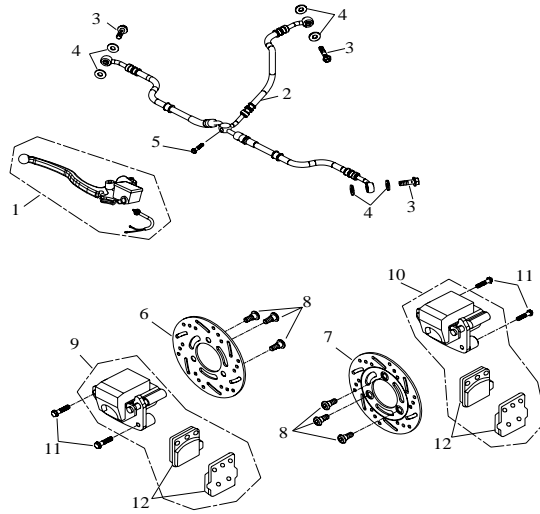

F-9

Drum Brake,Front

Item	Part No.		Qty
1	31460-A01-100	Lever Ass'y,Right	1
2	31230-A02-010	Hose, Front Discbrake	1
3	91830-A01-000	Bolt, Brake Hose	3
4	93101-A01-000	Washer, Copper	6
5	91700-06016-10G	Hex Washer Face Bolt	1
6	31305-A03-000	Brake Disc,Front L.	1
7	31310-A03-000	Brack Disc,Front R.	1
8	91831-A03-000	Bolt, Brake Disc	6
9	31336-A03-100	Caliper Ass'y,Front Left	1
10	31335-A03-100	Caliper Ass'y,Front Right	1
11	P91710-08018-12G	Hex Washer Face Bolt	4
12	31337-A03-001	Brake Pad , Disk Brake	2