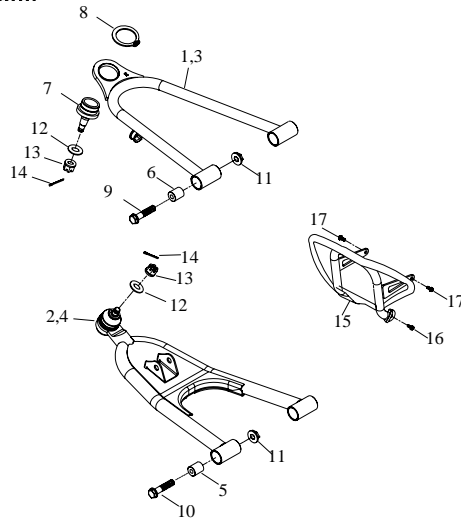

E-10
Transmission

Item	Part No.		Q'ty
1	95100-638RD	Bearing, Ball	1
2	96100-172855	Seal, Oil	1
3	93406-STW17A	Circlip	1
4	95100-T6003	Bearing, Ball	1
5	23610-E01-100	Drive Gear, Primary	1
6	P91760-06010-05W	Hex. Socket Bolt	1
7	P93100-06519-12W	Washer, Plate	1
8	P93104-E01-000	Washer, Conical Spring	1
9	23620-E01-100	Main Axle Comp	1
10	95100-T6201	Bearing, Ball	1
11	23630-E01-100	Gear, Driven	1
12	95200-HMK2515-1	Bearing, Needle	1
13	93405-IRTW32A	Circlip	1
14	96100-253506	Seal, Oil	1
15	95100-6004LLU	Bearing, Ball	1
16	93405-RTW42A	Circlip	1
17	23801-E01-000	Sprocket, Drive	1
18	92130-14S-19G	Nut, Insert Lock	1

F-3

A Arm, Footrest

Item	Part No.		Qty
1	82105-A01-040	Fork, Rear	1
2	95305-A01-000	Bushing Contain Oil	2
3	93315-A01-000	Spacer Tube, Rear-fork	1
4	93609-A01-100	Seal cover,swing Arm	2
5	93500-A01-000	Rubber Sleeve	1
6	P91700-14290-19G	Bolt, Flange	1
7	92130-14S-19G	Nut, Insert Lock	1
8	91700-08012-12G	Bolt, Flange	8
9	71215-A01-000	Footrest Assy	2
10	93502-A01-000	Rubber Mate	8

F-4

Fend Bur, Rocker Arm

Item	Part No.		Qty
1	81105-A02-060	A. Arm, Upper,Left	1
2	81106-A02-010	A. Arm, Lower, Left	1
3	81110-A02-060	A Arm, Upper,Right	1
4	81111-A02-010	A Arm, Lower,Right	1
5	93505-A01-100	Bush	4
6	93507-082021	Bush	4
7	52316-A03-000	Ball Joint	2
8	93406-STW34	Cir Clip	2
9	91710-08035-12G	Hex Washer Face Bolt	4
10	91700-10048-14G	Hex Washer Face Bolt	4
11	92130-10S-14G	Nut, Insert Lock	8
12	P93100-10517-26G	Washer,Plate	4
13	P92140-10-14G	Cross Thread Nut	4
14	94000-02019	Cotter pin	4
15	71211-A01-050	Front Bumper	1
16	91700-08012-12G	Hex Waser Face Bolt	2
17	91750-06016-10G	Bolt ,Flange	2