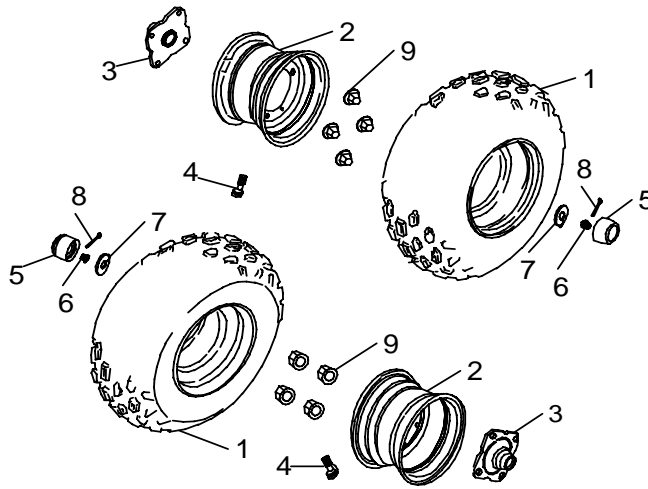

F-8

Rear Tire

Item	Part No.		Qty
1	24105-A01-050	Tire (KENDA K530F) 18*7-7	2
2	24210-A01-000	Rim 7*5.2	2
3	23105-A01-010	Fixed bracket , Rim , Rear	2
4	24106-A01-000	Valve, Tire	2
5	93615-A01-000	Cap, Rubber	2
6	92140-14-19G	Nut, Insert Lock	2
7	93100-14540-45G	Washer, Plate	2
8	94000-03032	Cotter pin	2
9	92130-10S-14G	Nut, Insert Lock	8