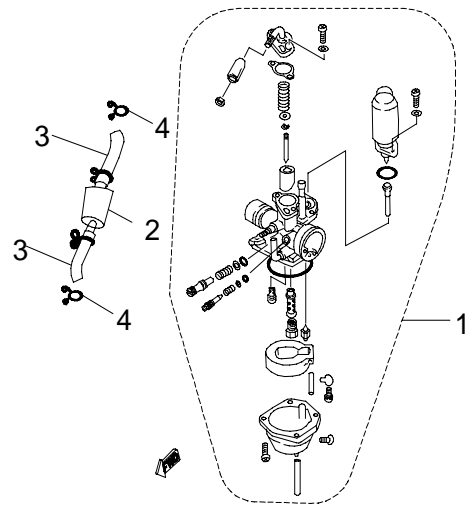

E-6
Carburetor

Item	Part No.		Q'ty
1	16100-P70-020	Carburetor Ass'y	1
2	16300-E01-010	Filter, Fuel	1
3	16310-06135	Tube A , Fuel	2
4	97411-085-06	Clip	4