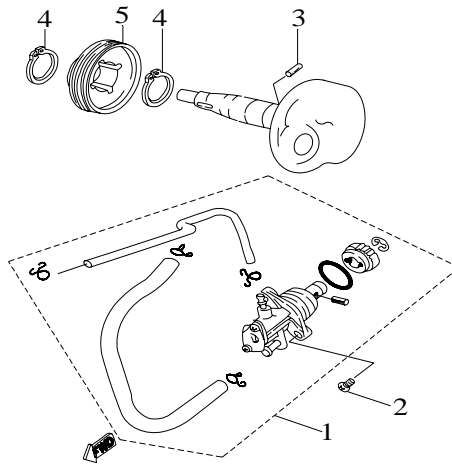

E-4
Oil Pump

Item	Part No.		Q'ty
1	15100-E01-000		1
2	P91740-05016W		2
3	94002-030118		1
4	93406-STW19A		2
5	15110-E01-000		1