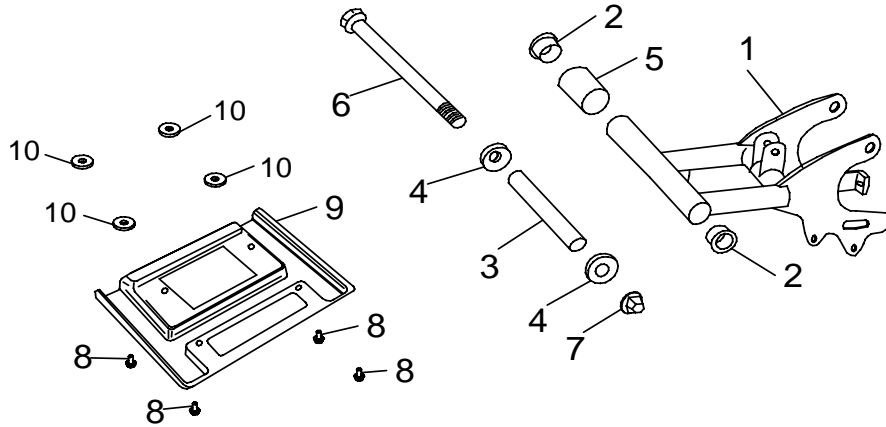

F-3

A Arm, Footrest

Item	Part No.		Qty
1	82105-A01-040	Fork, Rear	1
2	95305-A01-000	Bushing Contain Oil	2
3	93315-A01-000	Spacer Tube, Rear-fork	1
4	93609-A01-100	Seal cover,swing Arm	2
5	93500-A01-000	Rubber Sleeve	1
6	P91700-14290-19G	Bolt, Flange	1
7	92130-14S-19G	Nut, Insert Lock	1
8	91700-08012-12G	Bolt, Flange	8
9	71215-A01-000	Footrest Assy	2
10	93502-A01-000	Rubber Mate	8