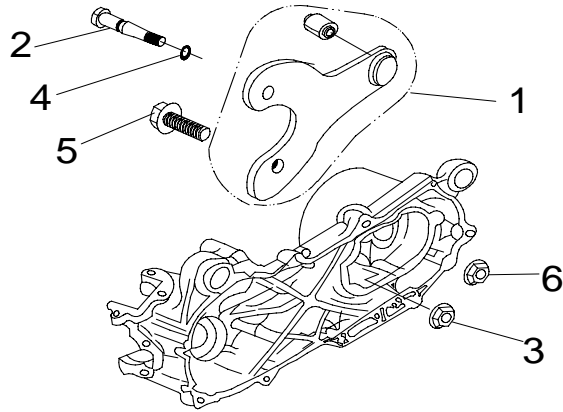

E-13

Crankcase Bracket

Item	Part No.		Q'ty
1	11347-E01-000	Bracket, Crankcase	1
2	11348-E01-000	Shaft, Fix	1
3	92130-08S-14G	Nut, Insert Lock	1
4	96200-075015	O-Ring	1
5	P92100-12040-14C	Hex. Bolt, Flange	1
6	P92120-12-14C	Hex. Acorn Nut, Flange	1