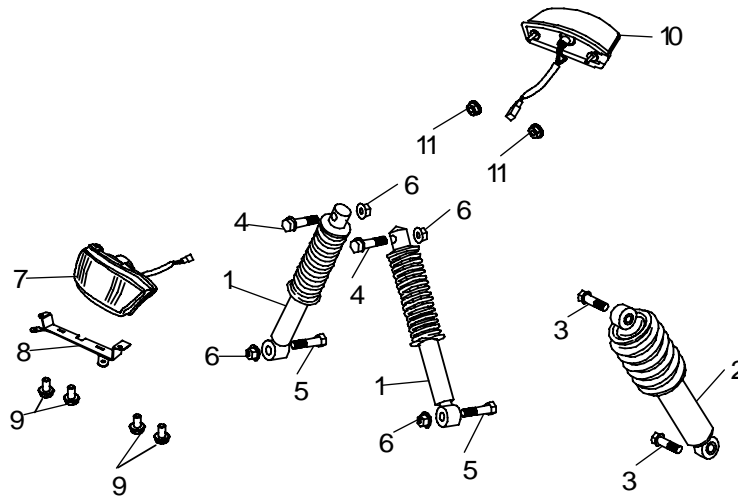

F-6

Shock Absorber, Lamp

Item	Part No.		Qty
1	81200-A01-040	Shock Absorber, Front	2
2	82200-A01-040	Shock Absorber , Rear	1
3	91710-10038-14G	Hex. Bolt, Flange	2
4	91700-10040-14G	Hex. Bolt, Flange	2
5	91700-10040-14G	Hex. Bolt, Flange	2
6	92130-10S-14G	Nut, Insert Lock	4
7	62205-A01-010	Head Lamp Comp	1
8	62206-A01-000	Head Lamp Bracket	1
9	P91825-04012	Philips Screw, Tapping	4
10	62210-A01-000	Tail Light Comp	1
11	92130-06S-10G	Nut, Self-Locking	2