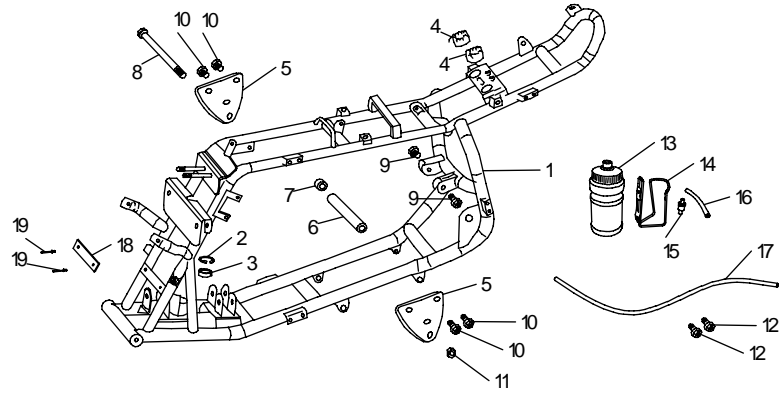

F-2

Frame

Item	Part No.		Qty
1	71000-A01-072	Chassis	1
2	93405-IRTW32A	Circlip	1
3	95100-B6002 2RS	Bearing	1
4	93501-A01-000	Couhion, Seat	2
5	71205-A01-000	Engine Holder Seat	2
6	93305-A01-100	Collar (andoised)	1
7	93310-A01-100	Collar(andoised)	1
8	91700-12220-14G	Blot Flange	1
9	91710-08035-12G	Hex Washer Face Bolt	2
10	91700-08012-12G	Hex Waser Face Bolt	4
11	92130-12S-17G	Nut, Insert Lock	1
12	91760-06012-05G	Hex. Screw, Socket	2
13	15105-A01-001	Aux Liquid Bottle	1
14	71310-A01-000	Aux Liquid Bottle Holder	1
15	15106-A01-000	Aux Liquid Bottle Connector	1
16	15108-A01-000	Aux Liquid Bottle Hose (short)	1
17	15107-A01-000	Aux Liquid Bottle Hose(long)	1
18	71236-A01-000	VIN Plate	1
19	91835-A01-000	Stud, Warning Plate	2