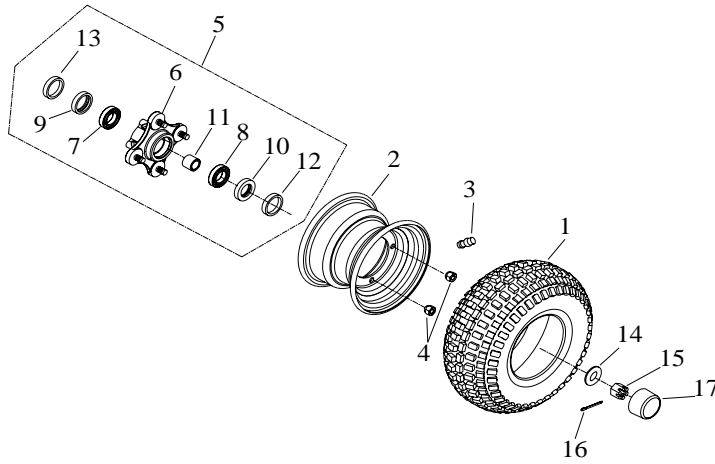

F-7

Front Tire

Item	Part No.		Qty
1	24110-A01-050	Tire 19*6-10	2
2	24205-A03-000	Rim 10*5.5	2
3	24106-A01-000	Valve, Tire	2
4	24190-A03-000	Tire Nut	8
5	23100-A03-000	Fixed Bracket, Wheel Hub,Front	2
6	23100-A03-000-1	Wheel Hub, Front Rim	2
7	95100-6202LU	Bearing, Ball	2
8	95100-6004LLU	Bearing, Ball	2
9	96100-284508	Seal, Oil	2
10	96100-203507	Seal, Oil	2
11	93325-A03-000	Spacer, Inner	2
12	93300-1520-10	Spacer, Outer	2
13	93300-2128-07	Spacer, Outer	2
14	93100-14540-45G	Washer, Plate	2
15	P92140-14-21G	Cross Thread Nut	2
16	94000-03032	Cotter pin	2
17	93615-A01-000	Cap, Rubber	2