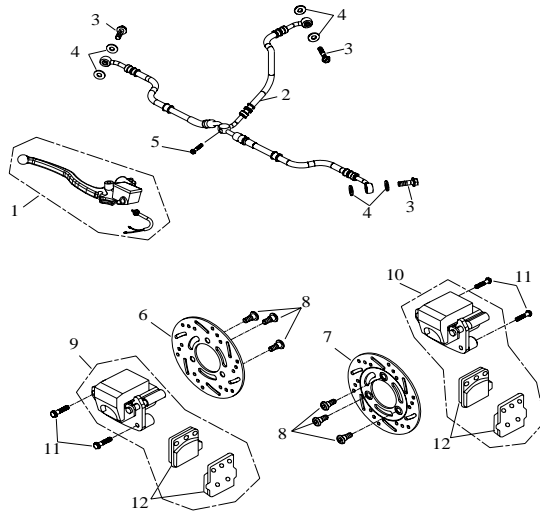

F-9

Drum Brake,Front

Item	Part No.		Qty
1	31460-A01-100	Lever Ass'y,Right	1
2	31230-A02-010	Hose, Front Discbrake	1
3	91830-A01-000	Bolt, Brake Hose	3
4	93101-A01-000	Washer, Copper	6
5	91700-06016-10G	Hex Washer Face Bolt	1
6	31305-A03-000	Brake Disc,Front L.	1
7	31310-A03-000	Brack Disc,Front R.	1
8	91831-A03-000	Bolt, Brake Disc	6
9	31336-A03-100	Caliper Ass'y,Front Left	1
10	31335-A03-100	Caliper Ass'y,Front Right	1
11	P91710-08018-12G	Hex Washer Face Bolt	4
12	31337-A03-001	Brake Pad , Disk Brake	2