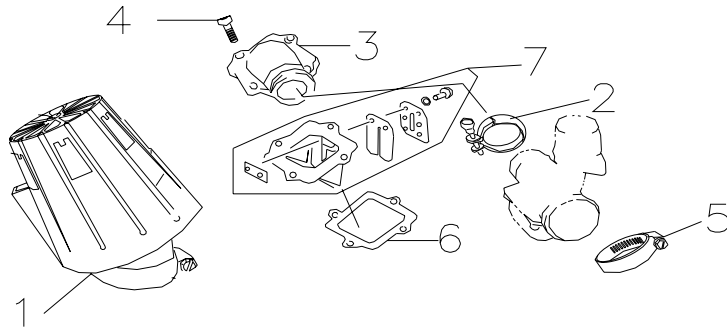

E-5

Oil Pump

Item	Part No.		Q'ty
1	15100-E01-000	Pump, Oil	1
2	P91740-05016W	Bolt, Pan, Crosshead	2
3	94002-030118	Pin	1
4	93406-STW19A	Circlip	2
5	15110-E01-000	Drive, Gear, Oil-Pump	1

E-6

Air Cleaner, Reed Valve

Item	Part No.		Q'ty
1	17300-P50-020	Air Clenear Ass'y	1
2	16422-E01-000	Band, Intake Manifold	1
3	16410-P70-010	Manifold, Intake	1
4	P91760-06020-05W	Hex. Socket Bolt	4
5	97412-047080	Clip	2
6	14711-E01-100	Gasket, Reed Valve	1
7	14711-P70-000	BIG Reed Valve	1