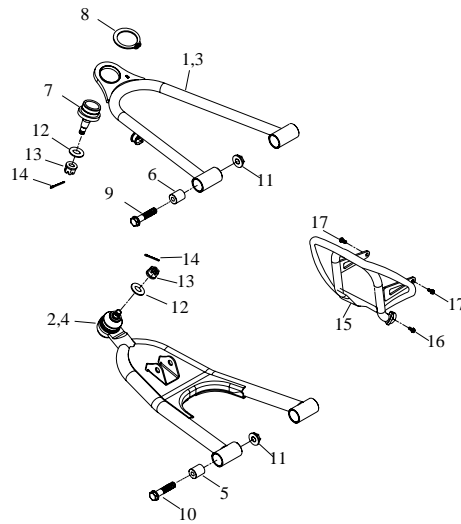

E-5

Oil Pump

Item	Part No.		Q'ty
1	15100-E01-000	Pump, Oil	1
2	P91740-05016W	Bolt, Pan, Crosshead	2
3	94002-030118	Pin	1
4	93406-STW19A	Circlip	2
5	15110-E01-000	Drive, Gear, Oil-Pump	1

E-6

Air Cleaner, Reed Valve

F-2

Frame

Item	Part No.		Qty
1	71000-A01-072	Chassis	1
2	93405-IRTW32A	Circlip	1
3	95100-B6002 2RS	Bearing	1
4	93501-A01-000	Couhion, Seat	2
5	71205-A01-000	Engine Holder Seat	2
6	93305-A01-100	Collar (andoised)	1
7	93310-A01-100	Collar(andoised)	1
8	91700-12220-14G	Blot Flange	1
9	91710-08035-12G	Hex Washer Face Bolt	2
10	91700-08012-12G	Hex Waser Face Bolt	4
11	92130-12S-17G	Nut, Insert Lock	1
12	91760-06012-05G	Hex. Screw, Socket	2
13	15105-A01-001	Aux Liquid Bottle	1
14	71310-A01-000	Aux Liquid Bottle Holder	1
15	15106-A01-000	Aux Liquid Bottle Connector	1
16	15108-A01-000	Aux Liquid Bottle Hose (short)	1
17	15107-A01-000	Aux Liquid Bottle Hose(long)	1
18	71236-A01-000	VIN Plate	1
19	91835-A01-000	Stud, Warning Plate	2

F-3

A Arm, Footrest

Item	Part No.		Qty
1	82105-A01-040	Fork, Rear	1
2	95305-A01-000	Bushing Contain Oil	2
3	93315-A01-000	Spacer Tube, Rear-fork	1
4	93609-A01-100	Seal cover,swing Arm	2
5	93500-A01-000	Rubber Sleeve	1
6	P91700-14290-19G	Bolt, Flange	1
7	92130-14S-19G	Nut, Insert Lock	1
8	91700-08012-12G	Bolt, Flange	8
9	71215-A01-000	Footrest Assy	2
10	93502-A01-000	Rubber Mate	8

F-4

Fend Bur, Rocker Arm

Item	Part No.		Qty
1	81105-A02-060	A. Arm, Upper,Left	1
2	81106-A02-010	A. Arm, Lower, Left	1
3	81110-A02-060	A Arm, Upper,Right	1
4	81111-A02-010	A Arm, Lower,Right	1
5	93505-A01-100	Bush	4
6	93507-082021	Bush	4
7	52316-A03-000	Ball Joint	2
8	93406-STW34	Cir Clip	2
9	91710-08035-12G	Hex Washer Face Bolt	4
10	91700-10048-14G	Hex Washer Face Bolt	4
11	92130-10S-14G	Nut, Insert Lock	8
12	P93100-10517-26G	Washer,Plate	4
13	P92140-10-14G	Cross Thread Nut	4
14	94000-02019	Cotter pin	4
15	71211-A01-050	Front Bumper	1
16	91700-08012-12G	Hex Waser Face Bolt	2
17	91750-06016-10G	Bolt ,Flange	2