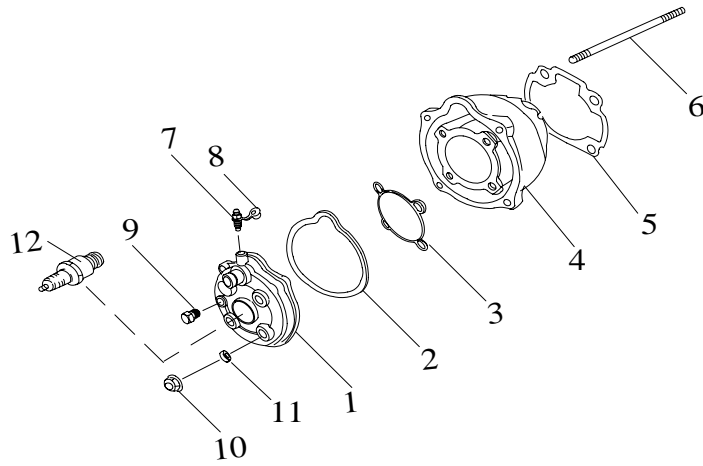

E-1

Cylinder,Cylinder Head & Spark Plug

Item	Part No.		Q'ty
1	12200-P70-100	Head, Cylinder	1
2	12310-E03-101	Ring, Oil	1
3	12300-E03-100	Ring, Oil	1
4	12100-P70-100	Cylinder	1
5	12191-E03-102	Gasket, Cylinder	1
6	P91000-07109	Bolt, Stud	4
7	15872-E01-000	Bolt,Leaking	1
8	15873-E01-000	Cap,Leaking	1
9	15240-E01-000	Sensor, Temperature	1
10	92207-E03-000	Nut, cap	4
11	P93102-E03-000	Washer, Plane (Copper)	4
12	98069-1BR8HSA-R	Plug, Spark	1

E-3

Pump Ass'y, Liquid

Item	Part No.		Q'ty
1	93406-STW08A	CirClip	1
2	15211-E01-000	Pump Driver Wheel	1
3	94002-030198	Pin	1
4	95100-T608LLU	Ball, Bearing	2
5	15216-E01-000	collar	1
6	15212-E01-000	Body Pump	1
7	96100-101804	Seal, Oil	1
8	15213-E01-001	Rotor Ass'y , Pump	1
9	96200-525020	Oil-Ring	1
10	15215-E01-000	Cap,Pump	1
11	P91740-05016W	Bolt, Pan, Crosshead	3
12	31130-E01-000	Plug, Rubber	3
13	15875-E01-000	Bolt, Driver	3
14	P93100-06013-01W	Washer, Plain	3
15	P91760-06020-05W	Hex. Socket Bolt	2
16	1520A-E01-000	Pump Ass'y, Liquid	1

E-5

Oil Pump

Item	Part No.		Q'ty
1	15100-E01-000	Pump, Oil	1
2	P91740-05016W	Bolt, Pan, Crosshead	2
3	94002-030118	Pin	1
4	93406-STW19A	Circlip	2
5	15110-E01-000	Drive, Gear, Oil-Pump	1

E-6

Air Cleaner, Reed Valve

F-12

Rear Axle, Sprocket

Item	Part No.		Qty
1	23205-A01-070	Wheel Axle,Rear	1
2	92110-28-36B	Hex. Acorn Nut	2
3	P90430-303801	Washer,Wave	1
4	23306-A01-000	Sprocket	1
5	23310-A01-000	Sprocket Holder, Driven	1
6	91810-A01-000	Bolt, Hex. Washer Plate	3
7	93103-A01-000	Spring Washer	3
8	23300-A01-00E	Sprocket Ass'y(rear, 428-32T)	1