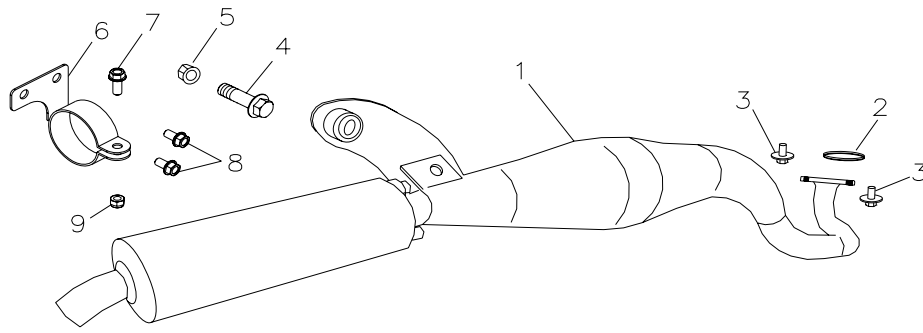

F-1

Exhaust Pipe

Item	Part No.		Qty
1	12160-P70-010	Exhaust Pipe	1
2	12161-A01-000	Washer, Muffler	1
3	91811-A01-000	Bolt, Crosshead, Flange	2
4	91700-10040-14G	Hex. Bolt, Flange	1
5	92130-10S-14G	Nut, Insert Lock	1
6	97412-P70-000	Clip, Exhaust Muffler	1
7	91700-08016-12G	Hex. Bolt, Flange	1
8	91700-08012-12G	Hex. Bolt, Flange	2
9	92130-08S-14G	Nut, Insert Lock	1