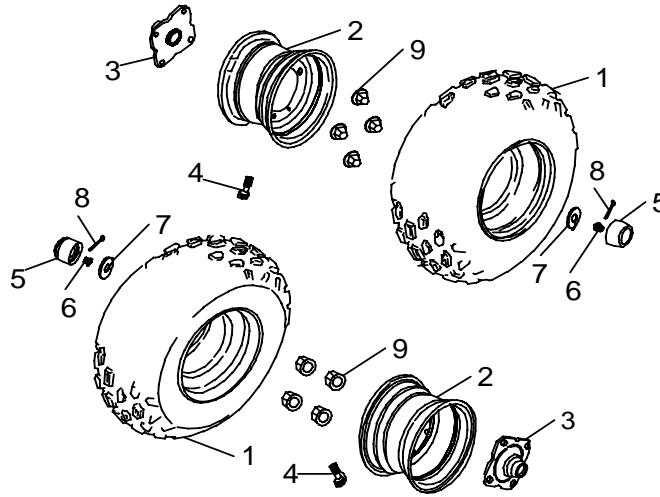

F-8

Rear Tire

Item	Part No.		Qty
1	24105-A01-050		2
2	24210-A01-000	Tire (KENDA K530F) 18*7-7	2
3	23105-A01-010	Rim 7*5.2	2
4	24106-A01-000	Fixed bracket , Rim , Rear	2
5	24106-A01-000	Valve, Tire	2
6	93615-A01-000	Cap, Rubber	2
7	92140-14-19G	Nut, Insert Lock	2
8	93100-14540-45G	Washer, Plate	2
9	94000-03032	Cotter pin	2
	92130-10S-14G	Nut, Insert Lock	8