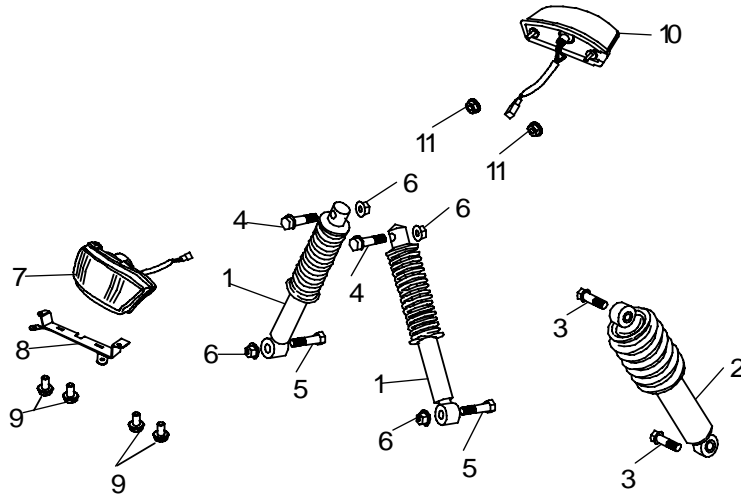

F-6

Shock Absorber, Lamp

Item	Part No.		Qty
1	81200-A01-040	Shock Absorber, Front	2
2	82200-A01-040	Shock Absorber , Rear	1
3	91710-10038-14G	Hex. Bolt, Flange	2
4	91700-10040-14G	Hex. Bolt, Flange	2
5	91700-10040-14G	Hex. Bolt, Flange	2
6	92130-10S-14G	Nut, Insert Lock	4
7	62205-A01-010	Head Lamp Comp	1
8	62206-A01-000	Head Lamp Bracket	1
9	P91825-04012	Philips Screw, Tapping	4
10	62210-A01-000	Tail Light Comp	1
11	92130-06S-10G	Nut, Self-Locking	2