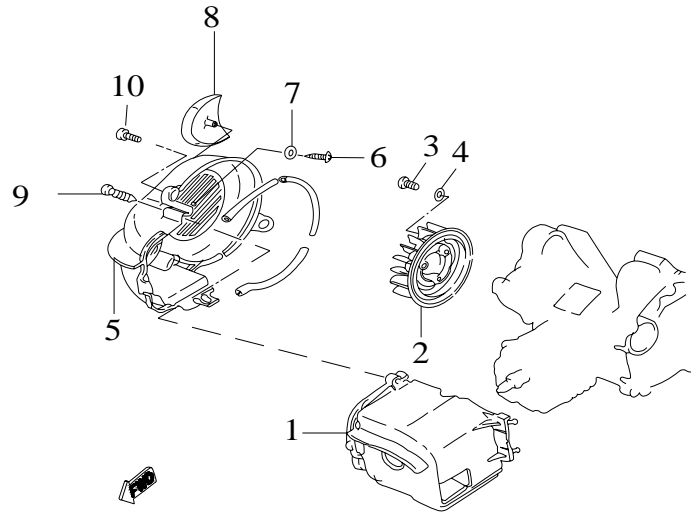

E-3

Fan Shroud

Item	Part No.		Qty
1	17100-E06-000	Air Shroud, Cylinder	1
2	18100-E04-100	Fan	1
3	P91760-06016-05W	Hex. Socket Bolt	3
4	P93100-06013-01W	Washer, Plain	3
5	18210-E04-100	Cover, Fan	1
6	91825-A01-00A	Philips Screw, Tapping	1
7	P93100-06519-12W	Washer, Plain	1
8	18310-E04-000	Cover, Dust Protect	1
9	P91825-06040	Screw, Tapping	1
10	P91760-06020-05W	Hex. Socket Bolt	2