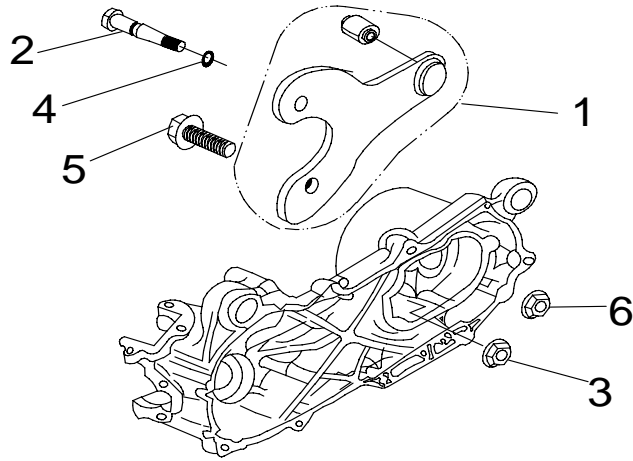

E-13
Crankcase Bracket

Item	Part No.		Qty
1	11347-E01-000	Bracket, Crankcase	1
2	11348-E01-000	Shaft, Fix	1
3	92130-08S-14G	Nut, Insert Lock	1
4	96200-075015	O-Ring	1
5	P92100-12040-14C	Hex. Bolt, Flange	1
6	P92120-12-14C	Hex. Acorn Nut, Flange	1