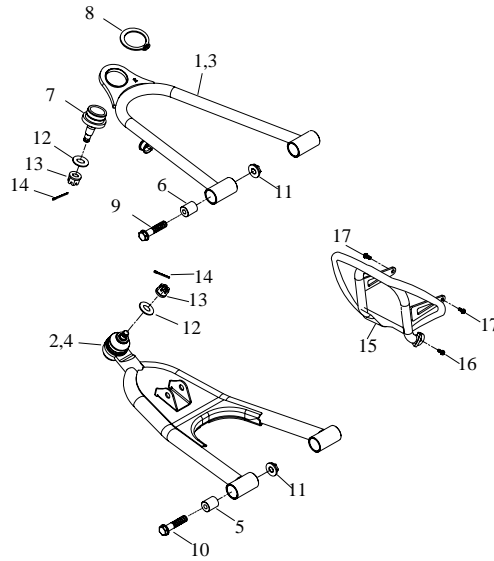

**E-4
Oil Pump**

Item	Part No.		Qty
1	15100-E01-000	Pump, Oil	1
2	P91740-05016W	Bolt, Pan Phillips	2
3	94002-030118	Pin	1
4	93406-STW19A	Circlip	2
5	15110-E01-000	Drive, Gear, Oil-Pump	1

E-5

Air Cleaner, Reed Valve

E-10
Transmission

Item	Part No.		Qty
1	95100-638RD	Bearing, Ball	1
2	96100-172855	Seal, Oil	1
3	93406-STW17A	Circlip	1
4	95100-T6003	Bearing, Ball	1
5	23610-E01-100	Drive Gear, Primary	1
6	P91760-06010-05W	Hex. Socket Bolt	1
7	P93100-06519-12W	Washer, Plate	1
8	P93104-E01-000	Washer, Conical Spring	1
9	23620-E01-100	Main Axle Comp	1
10	95100-T6201	Bearing, Ball	1
11	23630-E01-100	Gear, Driven	1
12	95200-HMK2515-1	Bearing, Needle	1
13	93405-IRTW32A	Circlip	1
14	96100-253506	Seal, Oil	1
15	95100-6004LLU	Bearing, Ball	1
16	93405-RTW42A	Circlip	1
17	23801-E01-000	Sprocket, Drive	1
18	92130-14S-19G	Nut, Insert Lock	1

F-2

Frame

Item	Part No.		Qty
1	71000-A01-072	Chassis	1
2	93405-IRTW32A	Circlip	1
3	95100-B6002 2RS	Bearing	1
4	93501-A01-000	Couhion, Seat	2
5	71205-A01-000	Engine Holder Seat	2
6	93305-A01-100	Collar (andoised)	1
7	93310-A01-100	Collar(andoised)	1
8	91700-12220-14G	Blot Flange	1
9	91710-08035-12G	Hex Washer Face Bolt	2
10	91700-08012-12G	Hex Waser Face Bolt	4
11	92130-12S-17G	Nut, Insert Lock	1
12	91835-A01-000	Stud, Warning Plate	2
13	71236-A01-000	VIN Plate	1

F-4

Fend Bur, Rocker Arm

Item	Part No.		Qty
1	81105-A02-032	A. Arm, Upper,Left	1
2	81106-A02-001	A. Arm, Lower, Left	1
3	81110-A02-022	A Arm, Upper,Right	1
4	81111-A02-001	A Arm, Lower,Right	1
5	93505-A01-100	Bush	4
6	93507-082021	Bush	4
7	52316-A03-000	Ball Joint	2
8	93406-STW34	Cir Clip	2
9	91710-08035-12G	Hex Washer Face Bolt	4
10	91700-10048-14G	Hex Washer Face Bolt	4
11	92130-10S-14G	Nut, Insert Lock	8
12	P93100-10517-26G	Washer,Plate	4
13	P92140-10-14G	Cross Thread Nut	4
14	94000-02019	Cotter pin	4
15	71211-A01-050	Front Bumper	1
16	91700-08012-12G	Hex Waser Face Bolt	2
17	91750-06016-10G	Bolt ,Flange	2