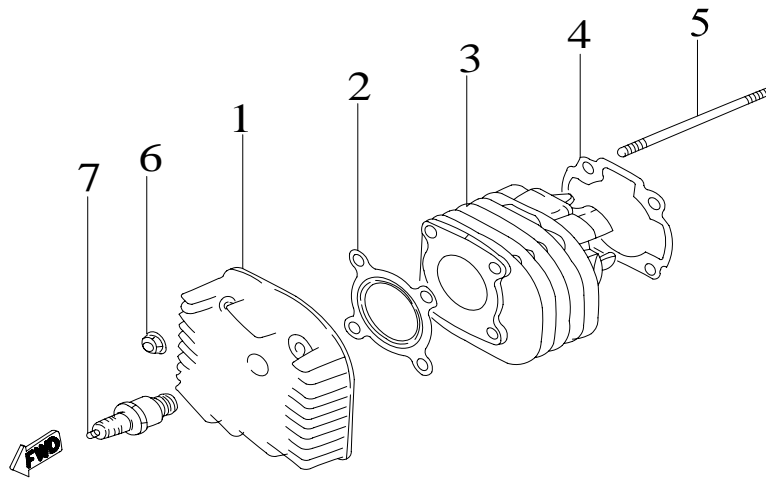

E-1**Cylinder,Cylinder Head & Spark Plug**

Item	Part No.		Q'ty
1	12210-E06-010	Head Cover , Cylinder	1
2	12251-E06-100	Casket , Cylinder Head	1
3	12100-E06-010	Cylinder	1
4	12191-E03-102	Gasket, Cylinder	1
5	P91000-07109	Bolt, Stud	4
6	P92120-07-10C	Hex.Acorn Washer Face Nut	4
7	98069-1BR8HSA-R	Plug, Spark	1

E-2
Piston, Crankshaft

Item	Part No.		Qty
1	13000-E03-000		1
2	95100-T6204C3		2
3	96100-204208		1
4	96100-203006		1
5	13200-E03-000		1
6	95200-KBK10		1
7	13300-E06-000		1
8	13400-E03-100		1
9	13410-E03-100		2
10	13310-E06-000		1
11	13010-E01-000		1

**E-4
Oil Pump**

Item	Part No.		Qty
1	15100-E01-000	Pump, Oil	1
2	P91740-05016W	Bolt, Pan Phillips	2
3	94002-030118	Pin	1
4	93406-STW19A	Circlip	2
5	15110-E01-000	Drive, Gear, Oil-Pump	1

E-5

Air Cleaner, Reed Valve