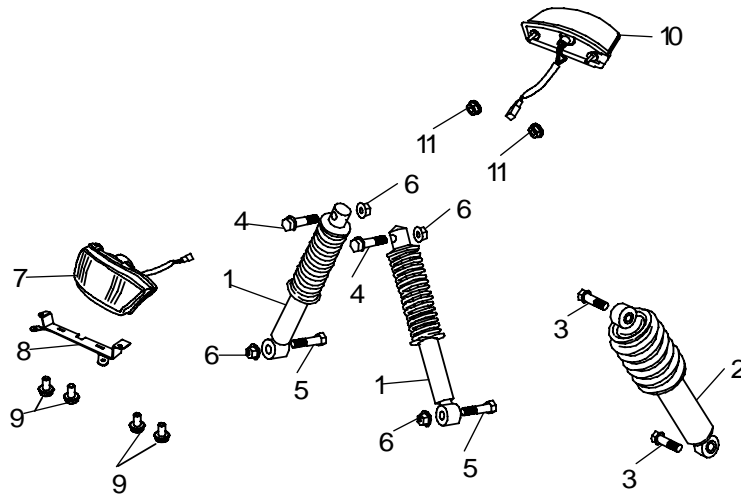

F-6

Shock Absorber, Lamp

Item	Part No.		Qty
1	81200-A01-040	Shock Absorber, Front	2
2	82200-A01-040	Shock Absorber, Rear	1
3	91710-10038-14G	Hex. Bolt, Flange	2
4	91700-10040-14G	Hex. Bolt, Flange	2
5	91700-10040-14G	Hex. Bolt, Flange	2
6	92130-10S-14G	Nut, Insert Lock	4
7	62205-A01-010	Head Lamp Comp	1
8	62206-A01-000	Head Lamp Bracket	1
9	P91825-04012	Philips Screw, Tapping	4
10	62210-A01-000	Tail Light Comp	1
11	92130-06S-10G	Nut, Self-Locking	2