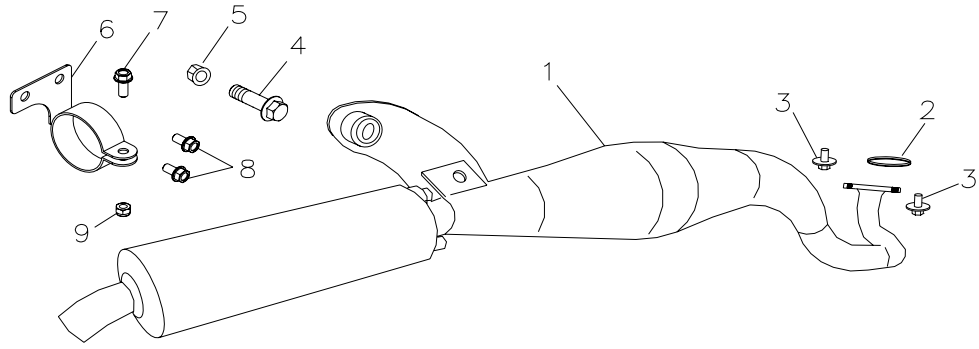

F-1

Exhaust Pipe

Item	Part No.		Qty
1	12160-P70-010	Exhaust Pipe	1
2	12161-A01-000	Washer, Muffler	1
3	91811-A01-000	Bolt, Crosshead, Flange	2
4	91700-10040-14G	Hex. Bolt, Flange	1
5	92130-10S-14G	Nut, Insert Lock	1
6	97412-P70-000	Clip, Exhaust Muffler	1
7	91700-08016-12G	Hex. Bolt, Flange	1
8	91700-08012-12G	Hex. Bolt, Flange	2
9	92130-08S-14G	Nut, Insert Lock	1