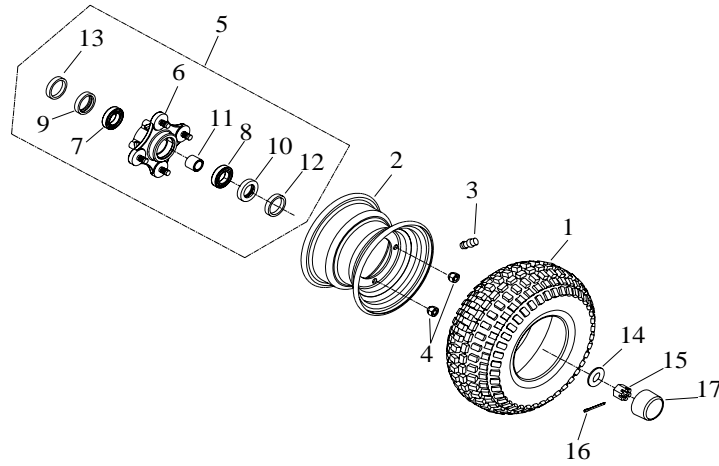

F-7

Front Tire

Item	Part No.		Qty
1	24110-A01-050	Tire 19*6-10	2
2	24205-A03-000	Rim 10*5.5	2
3	24106-A01-000	Valve, Tire	2
4	24190-A03-000	Tire Nut	8
5	23100-A03-000	Fixed Bracket, Wheel Hub,Front	2
6	23100-A03-000-1	Wheel Hub, Front Rim	2
7	95100-6202LU	Bearing, Ball	2
8	95100-6004LLU	Bearing, Ball	2
9	96100-284508	Seal, Oil	2
10	96100-203507	Seal, Oil	2
11	93325-A03-000	Spacer, Inner	2
12	93300-1520-10	Spacer, Outer	2
13	93300-2128-07	Spacer, Outer	2
14	93100-14540-45G	Washer, Plate	2
15	P92140-14-21G	Cross Thread Nut	2
16	94000-03032	Cotter pin	2
17	93615-A01-000	Cap, Rubber	2