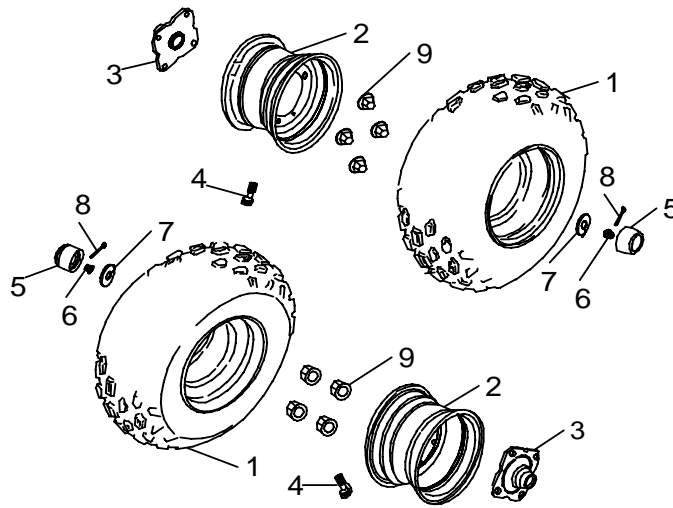

F-8

Rear Tire

Item	Part No.		Qty
1	24105-A01-050		2
2	24210-A01-000		2
3	23105-A01-010		2
4	24106-A01-000		2
5	93615-A01-000		2
6	92140-14-19G		2
7	93100-14540-45G		2
8	94000-03032		2
9	92130-10S-14G		8