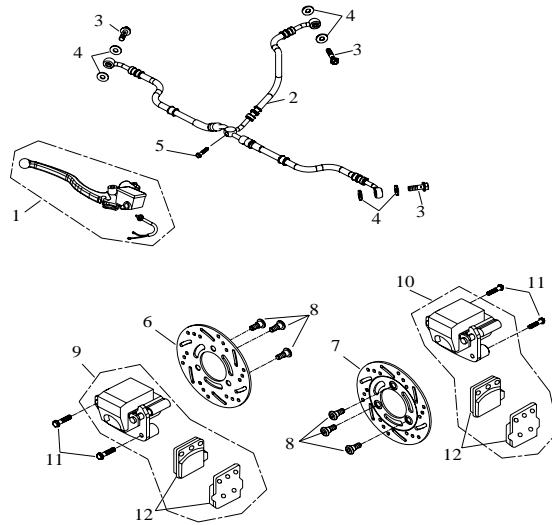

F-9

Drum Brake,Front

Item	Part No.		Qty
1	31460-A01-100	Lever Ass'y,Right	1
2	31230-A02-001	Hose, Front Discbrake	1
3	91830-A01-000	Bolt, Brake Hose	3
4	93101-A01-000	Washer, Copper	6
5	91700-06016-10G	Hex Washer Face Bolt	1
6	31305-A03-000	Brake Disc,Front L.	1
7	31310-A03-000	Brack Disc,Front R.	1
8	91831-A03-000	Bolt, Brake Disc	6
9	31336-A03-100	Caliper Ass'y,Front Left	1
10	31335-A03-100	Caliper Ass'y,Front Right	1
11	P91710-08018-12G	Hex Washer Face Bolt	4
12	31337-A03-001	Brake Pad , Disk Brake	2