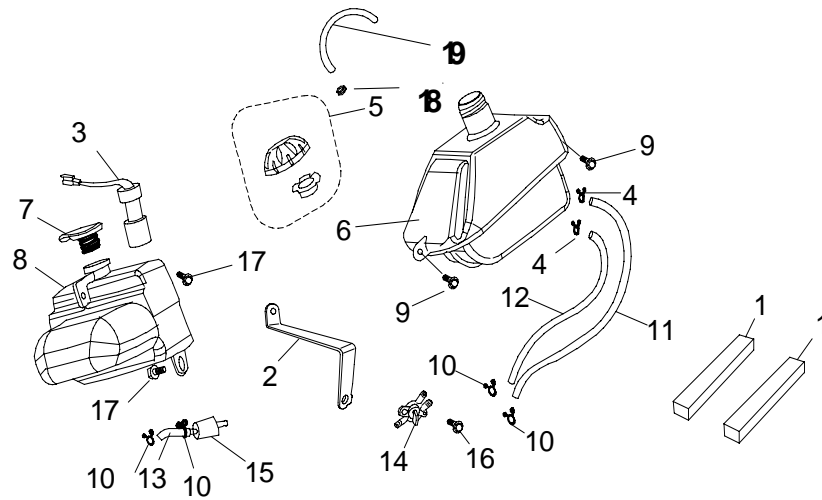

F-5

Fuel Tank, Oil Tank

Item	Part No.		Qty
1	12110-A01-100	Sponage	2
2	12220-A01-001	Bracket, Support	1
3	12210-A01-000	Gauge, Oil Level	1
4	97411-A01-000	Clip	2
5	12150-A01-020	Cap Assembly, Fuel tank	1
6	12100-A01-020	Tank, Fuel	1
7	12205-A01-101	Cap, Oil Tank	1
8	12200-A01-101	Tank, Oil	1
9	91750-06016-10G	Bolt ,Flange	2
10	97410-E01-000	Clip, Tube	4
11	12310-A01-002	Tube, Fuel A	1
12	12311-A01-002	Tube, Fuel B	1
13	12317-A01-011	Tube,Oil	1
14	12105-A01-000	Valve, Fuel	1
15	12215-A01-000	Oil Filter	1
16	91700-06012-10G	Hex. Bolt, Flange	1
17	91821-A01-000	Bolt, Hex Ladder(Short)	2
18	12153-A01-100	Spring	1
19	12151-A01-001	Hose, Breather (300mm)	1