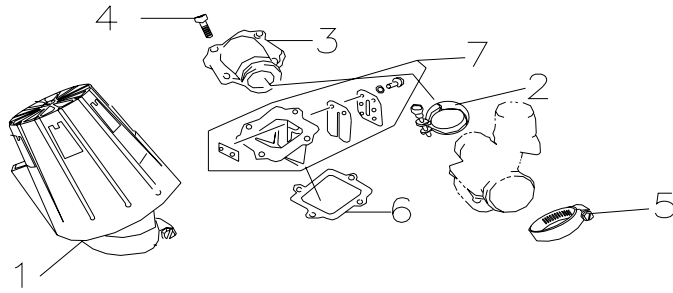

E-3

Fan Shroud

Item	Part No.		Qty
1	17100-E06-000	Air Shroud, Cylinder	1
2	18100-E04-100	Fan	1
3	P91760-06016-05W	Hex. Socket Bolt	3
4	P93100-06013-01W	Washer, Plain	3
5	18210-E04-100	Cover, Fan	1
6	91825-A01-00A	Philips Screw, Tapping	1
7	P93100-06519-12W	Washer, Plain	1
8	18310-E04-000	Cover, Dust Protect	1
9	P91825-06040	Screw, Tapping	1
10	P91760-06020-05W	Hex. Socket Bolt	2

**E-4
Oil Pump**

Item	Part No.		Qty
1	15100-E01-000	Pump, Oil	1
2	P91740-05016W	Bolt, Pan Phillips	2
3	94002-030118	Pin	1
4	93406-STW19A	Circlip	2
5	15110-E01-000	Drive, Gear, Oil-Pump	1

E-5

Air Cleaner, Reed Valve