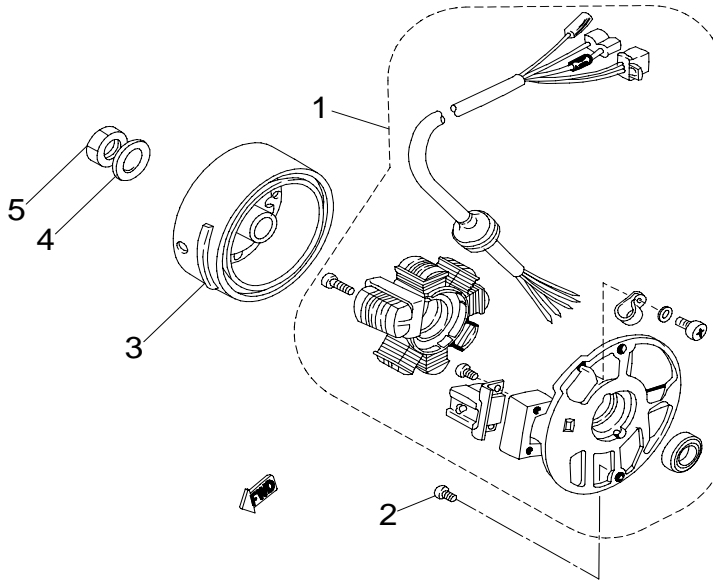

E-11
Generator

DRX 50 Only Parts Book

Item	Part No.	Part Name	Qty	Note
1	31120-E03-000	Base Ass'y, Generator	1	
2	P91760-06016-05W	Hex. Socket Bolt	2	
3	31100-E03-000	Wheel, Fly	1	
4	P93100-10022-20C	Washer, Plate	1	
5	P92110-10-17C	Hex. Acorn Nut	1