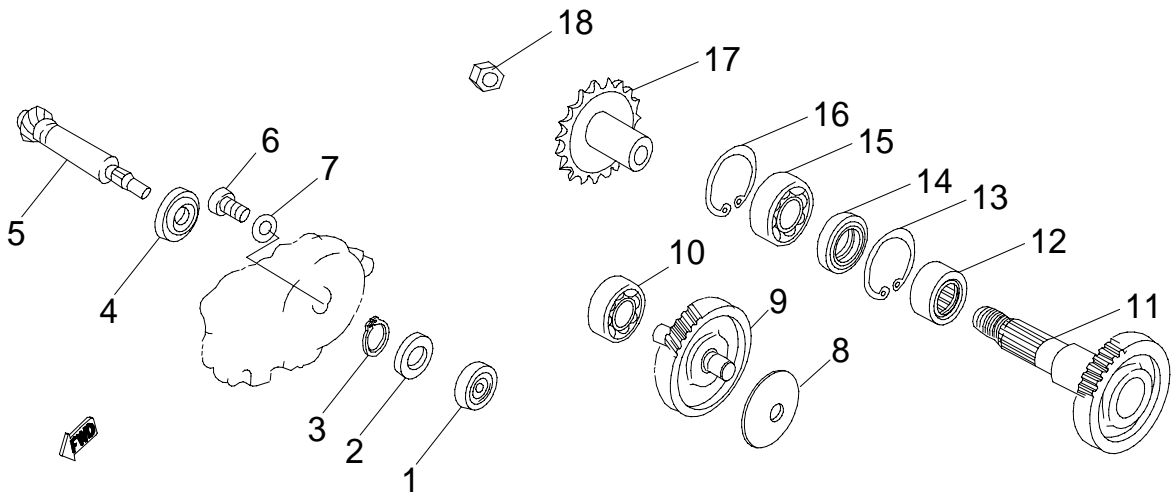

E-4  
Oil Pump

Item	Part No.	Part Name	Qty	Note
1	15100-E01-000	Pump, Oil	1	
2	P93700-05016	Bolt, Pan, Crosshead	2	
3	94002-031108	Pin	1	
4	93406-STW19	Circlip	2	
5	15110-E01-000	Drive, Gear, Oil-Pump	1	

# DRX 50 Only Parts Book

Item	Part No.	Part Name	Qty	Note
1	22110-E01-100	Wheel, Starter	1	
2	95200-555912	Bearing, Needle	1	
3	11213-E01-000	Boss	1	
4	P93100-55076-05B	Washer, Plate	1	
5	22100-E03-000	Wheel, Starter	1	
6	22120-E01-000	Idle Gear Ass'y	1	
7	11344-E01-000	Shaft	1	
8	P93100-08216-02C	Washer, Plate	2	
9	22121-E01-000	Plate, Idle Gear	1	
10	P91760-06010-05W	Hex. Socket Bolt	2	
11	28211-E01-100	Kick Shaft Ass'y	1	
12	28261-E01-000	Spring, Torsion	1	
13	28251-E01-000	Bush, Kick Shaft	1	
14	P93100-15228-01C	Washer, Plate	1	
15	93406-STW15	Circlip	1	
16	16105-A01-000	Kick Ass'y	1	
17	P91770-06025-10C	Hex. Bolt	1	
18	28221-E01-100	Kick Pinion Ass'y	1	

Item	Part No.	Part Name	Qty	Note
1	22300-E01-010	Secondary Clutch Assembly As	1	
2	22312-E01-000	Spring, Compression	1	
3	22331-E03-000	Spring, Clutch	3	
4	22330-E03-000	Carrier Ass'y, Clutch	1	
5	22332-E01-000	Nut, Clutch	1	
6	22340-E03-000	House. Clutch	1	
7	P92111-E01-000	Hex. Acorn Nut	1	
8	96200-125030	O-Ring	1	
9	22411-E03-100	Plate, Cam	1	
10	22412-E01-000	Slider, Cam Plate	3	
11	22413-P70-010	Weight Roller	6	
12	22410-P70-000	Sliding Sheave, Primary	1	
13	22414-E03-100	Collar	1	
14	22420-E03-100	Fixed Sheave, Primary	1	
15	22421-E03-100	Washer, Clam	1	
16	22422-E03-000	Clutch, One-way	1	
17	P93103-E01-000	Washer, Conical Spring	1	
18	P92110-10-17C	Hex. Acorn Nut	1	
19	22500-E03-000	Belt, Drive	1	
20	22400-E03-000	Sliding Sheave, Ass'y	1	