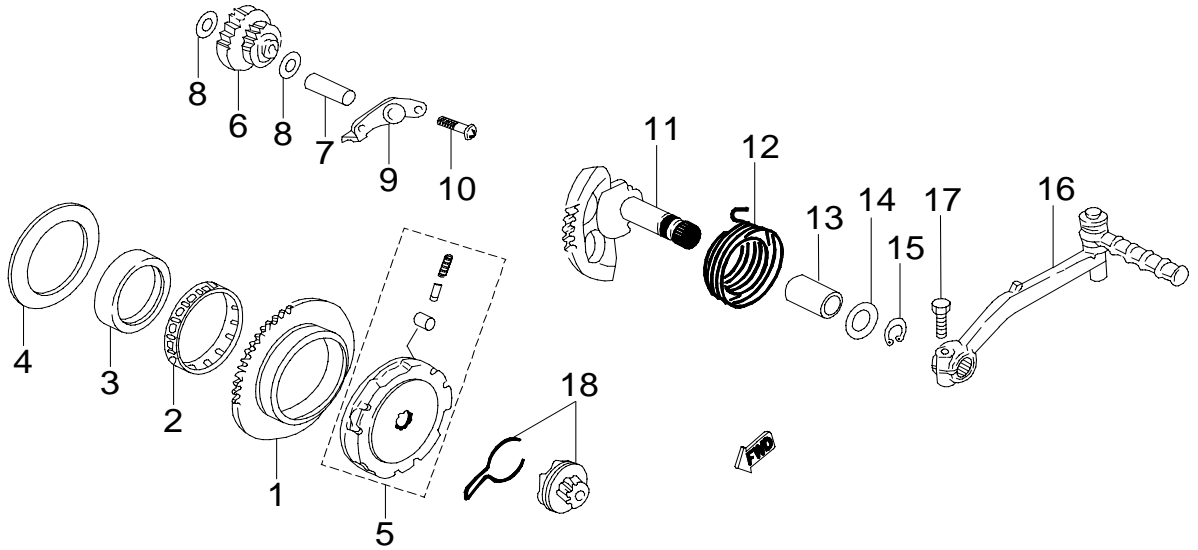

DRX 50 Only Parts Book

Item	Part No.	Part Name	Qty	Note
1	22110-E01-100	Wheel, Starter	1	
2	95200-555912	Bearing, Needle	1	
3	11213-E01-000	Boss	1	
4	P93100-55076-05B	Washer, Plate	1	
5	22100-E03-000	Wheel, Starter	1	
6	22120-E01-000	Idle Gear Ass'y	1	
7	11344-E01-000	Shaft	1	
8	P93100-08216-02C	Washer, Plate	2	
9	22121-E01-000	Plate, Idle Gear	1	
10	P91760-06010-05W	Hex. Socket Bolt	2	
11	28211-E01-100	Kick Shaft Ass'y	1	
12	28261-E01-000	Spring, Torsion	1	
13	28251-E01-000	Bush, Kick Shaft	1	
14	P93100-15228-01C	Washer, Plate	1	
15	93406-STW15	Circlip	1	
16	16105-A01-000	Kick Ass'y	1	
17	P91770-06025-10C	Hex. Bolt	1	
18	28221-E01-100	Kick Pinion Ass'y	1