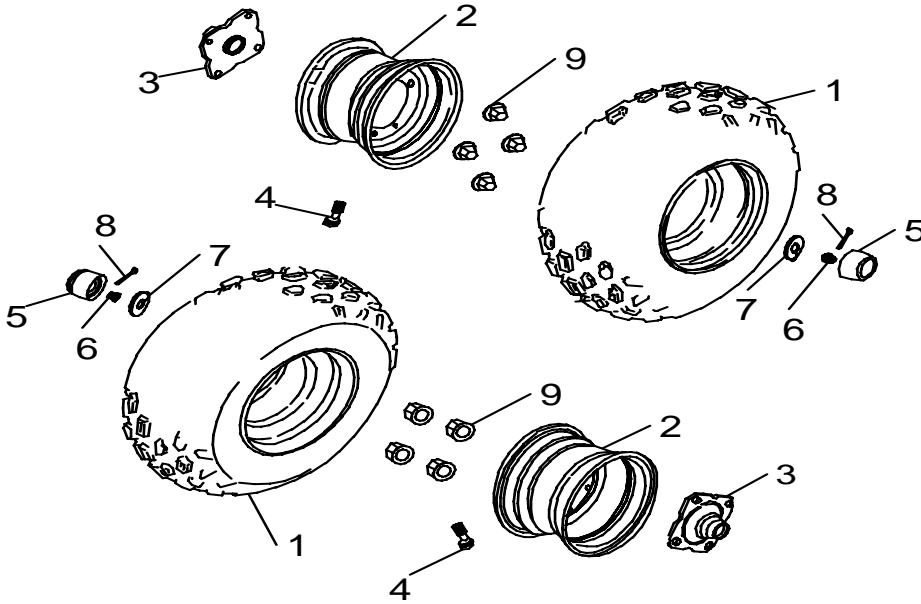

F-8

DRX 50 Only Parts Book

Rear Tire

Item	Part No.	Part Name	Qty	Note
1	24107-A01-000	Tire	2	
2	24207-A01-100	Rim	2	
3	23105-A01-001	Fixed bracket , Rim , Rear	2	
4	24106-A01-000	Valve, Tire	2	
5	93615-A01-000	Cap, Rubber	2	
6	92140-14-19G	Nut, Insert Lock	2	
7	93100-14540-45G	Washer, Plate	2	
8	94000-03032	Cotter pin	2	
9	92130-10S-14G	Nut, insert Lock	8