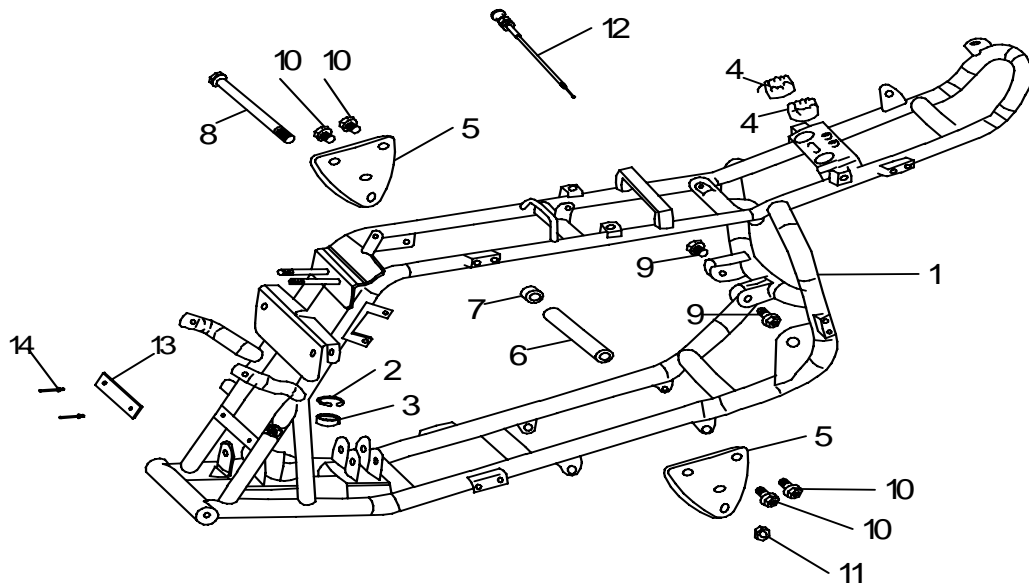

DRX 50 Only Parts Book

Item	Part No.		Part Name	Qty	Note
1	71000-A01-00F		Chassis	1	
1	71000-A01-070	2 A Arm	Chassis	1	
2	93405-IRTW32		Circlip	1	
3	95100-B6002 2RS		Bearing	1	
4	93205-A01-000		Cushion, Seat	2	
5	71205-A01-000		Engine Holder Seat	2	
6	93305-A01-000		Collar (anodized)	1	
7	93310-A01-000		Collar (anodized)	1	
8	91700-12220-14G		Blot Flange	1	
9	91710-08035-12G		Hex Washer Face Bolt	2	
10	91700-08012-12G		Hex Washer Face Bolt	4	
11	92130-12S-17G		Nut, Insert Lock	1	
12	31220-A01-011		Cable, Throttle	1	
13	71236-A01-000		VIN Plate	1	
14	91835-A01-000		Stud	2