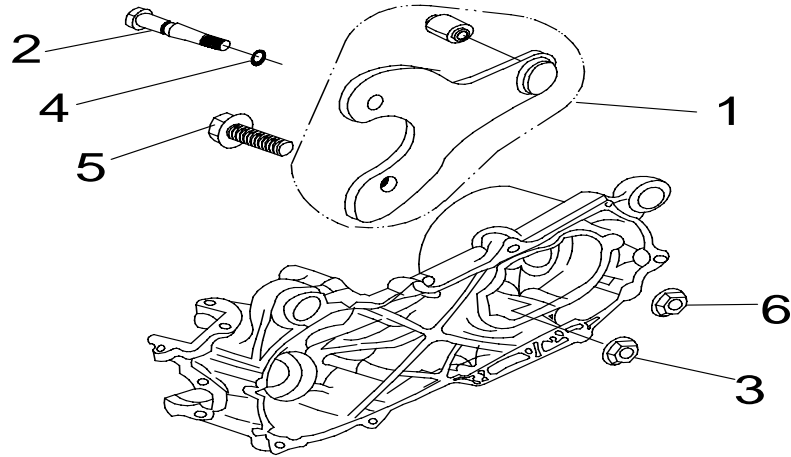

E-13
Crankcase Bracket

DRX 50 Only Parts Book

Item	Part No.	Part Name	Qty	Note
1	11347-E01-000	Bracket, Crankcase	1	
2	11348-E01-000	Shaft, Fix	1	
3	92130-08S-14G	Nut, Insert Lock	1	
4	96200-075015	O-Ring	1	
5	P92100-12040-14C	Hex. Bolt, Flange	1	
6	P92120-12-14C	Hex. Acorn Nut, Flange	1