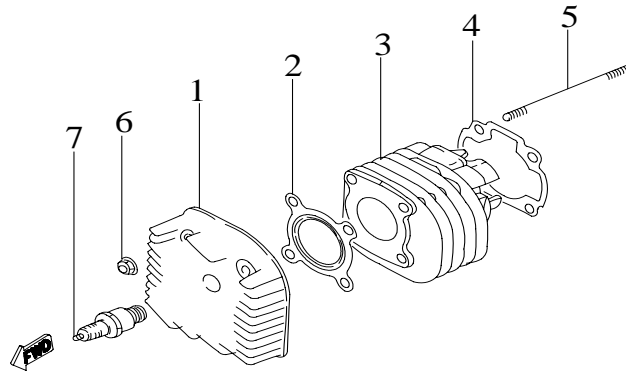

# DRX 50 Only Parts Book

Cylinder, Cylinder Head &amp; Spark Plug

Item	Part No.	Part Name	Qty	Note
1	12210-E06-010	Head Cover , Cylinder	1	
2	12251-E06-100	Casket , Cylinder Head	1	
3	12100-E06-010	Cylinder	1	
4	12191-E03-102	Gasket, Cylinder	1	
5	P91000-07109	Bolt, Stud	4	
6	P92120-07-10C	Hex. Acorn Washer Face Nut	4	
7	98069-BR8HSA-R	Plug, Spark	1	

E-4  
Oil Pump

Item	Part No.	Part Name	Qty	Note
1	15100-E01-000	Pump, Oil	1	
2	P93700-05016	Bolt, Pan, Crosshead	2	
3	94002-031108	Pin	1	
4	93406-STW19	Circlip	2	
5	15110-E01-000	Drive, Gear, Oil-Pump	1	