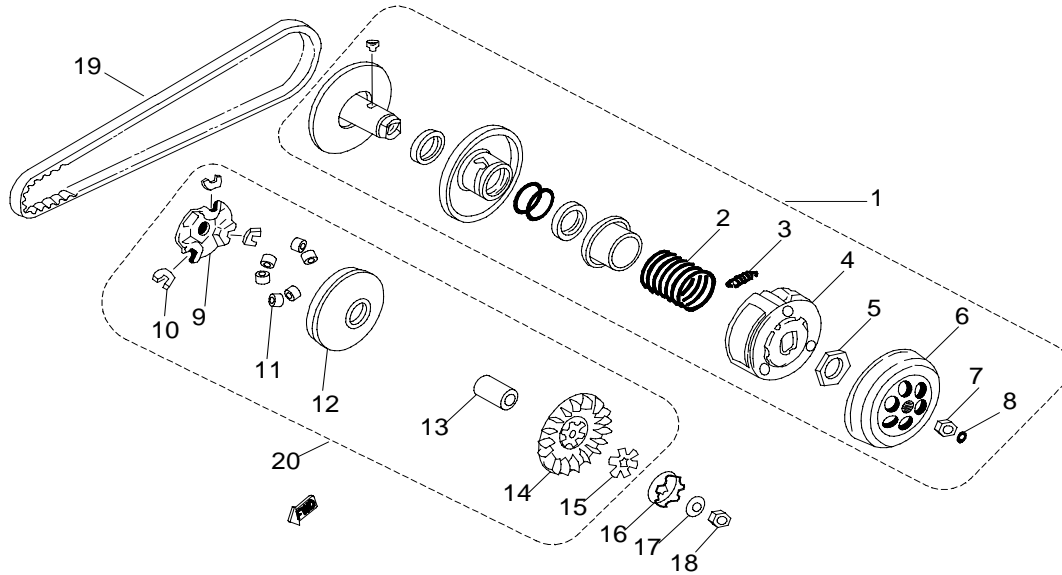

Item	Part No.	Part Name	Qty	Note
1	22300-E01-010	Secondary Clutch Assembly As	1	
2	22312-E01-000	Spring, Compression	1	
3	22331-E03-000	Spring, Clutch	3	
4	22330-E03-000	Carrier Ass'y, Clutch	1	
5	22332-E01-000	Nut, Clutch	1	
6	22340-E03-000	House. Clutch	1	
7	P92111-E01-000	Hex. Acorn Nut	1	
8	96200-125030	O-Ring	1	
9	22411-E03-100	Plate, Cam	1	
10	22412-E01-000	Slider, Cam Plate	3	
11	22413-P70-010	Weight Roller	6	
12	22410-P70-000	Sliding Sheave, Primary	1	
13	22414-E03-100	Collar	1	
14	22420-E03-100	Fixed Sheave, Primary	1	
15	22421-E03-100	Washer, Clam	1	
16	22422-E03-000	Clutch, One-way	1	
17	P93103-E01-000	Washer, Conical Spring	1	
18	P92110-10-17C	Hex. Acorn Nut	1	
19	22500-E03-000	Belt, Drive	1	
20	22400-E03-000	Sliding Sheave, Ass'y	1