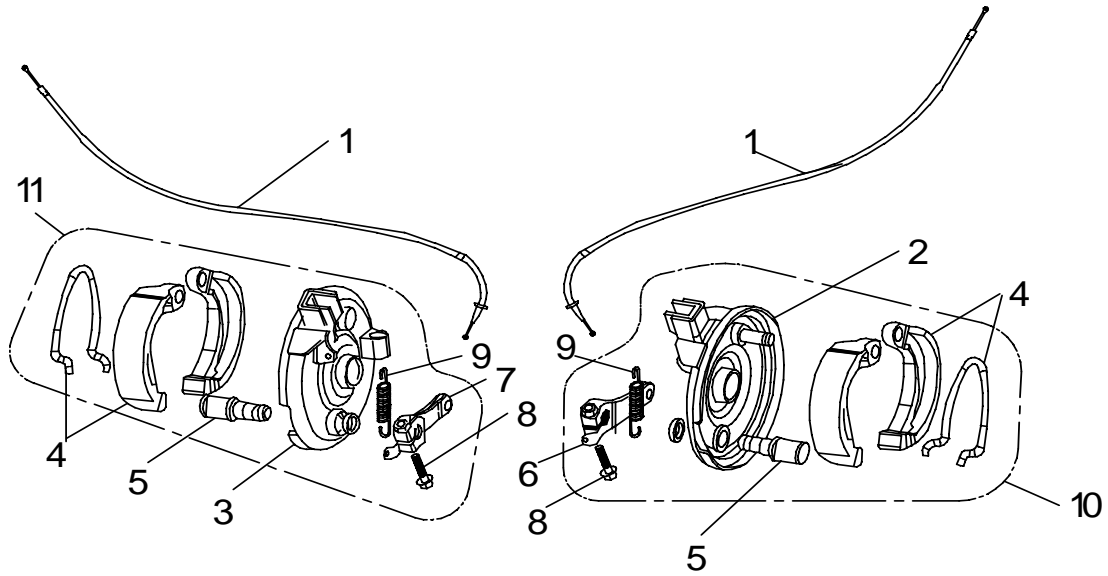

F-9
Drum Brake, Front

DRX 50 Only Parts Book

Item	Part No.	Part Name	Qty	Note
1	31205-A01-001	Cable, Front Brake	2	
2	31306-A01-00A	Panel Comp., Front L. Brake	1	
3	31311-A01-00A	Panel Comp., Front R. Brake	1	
4	31315-A01-000	Brake Shoe, Front	2	
5	31320-A01-000	Cam Shaft, Front Brake	2	
6	31325-A01-010	Arm, Front L. Brake	1	
7	31330-A01-010	Arm, Front R. Brake	1	
8	91770-05024-08C	Bolt, Hex. Washer Plate	2	
9	97205-A01-000	Return Spring, Front Brake	2	
10	31305-A01-011	Panel Comp Ass'y , Front L. Br	1	
11	31310-A01-011	Panel Comp Ass'y , Front R. Br	1