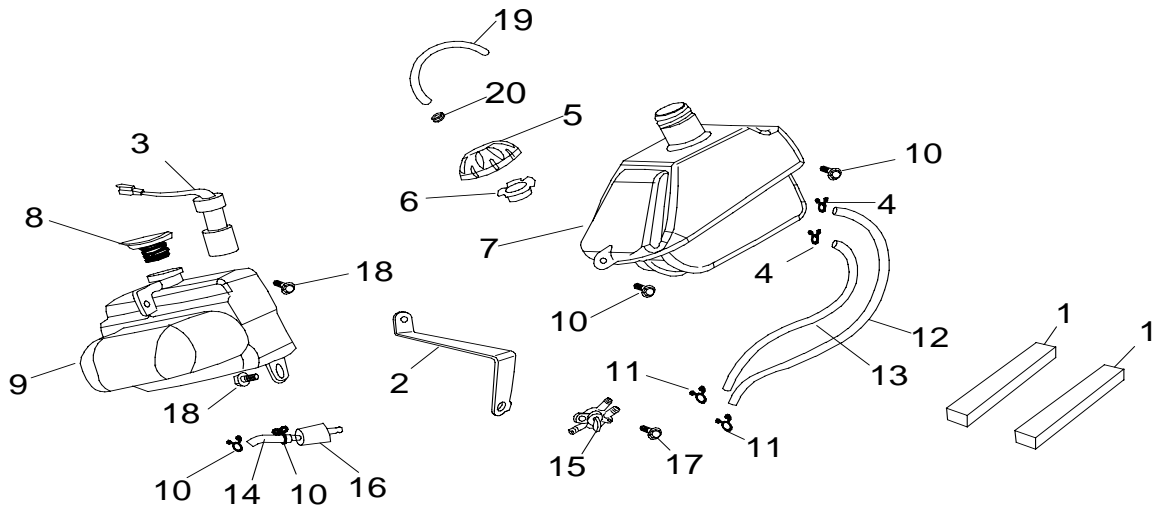

Fuel Tank, Oil Tank

Item	Part No.	Part Name	Qty	Note
1	12110-A01-000	Sponge	2	
2	12220-A01-001	Bracket, Support	1	
3	12210-A01-000	Gauge, Oil Level	1	
4	97411-A01-000	Clip	2	
5	12150-A01-020	Cap Assembly, Fuel tank	1	
6	12154-A01-100	Seal, Fuel Tank Cap	1	
7	12100-A01-020	Tank, Fuel	1	
8	12205-A01-001	Cap, Oil Tank	1	
9	12200-A01-001	Tank, Oil	1	
10	91750-06016-10G	Bolt ,Flange	2	
11	97410-A01-000	Clip, Tube	4	
12	12310-A01-001	Tube A , Fuel	1	
13	12311-A01-001	Tube B , Fuel	1	
14	12317-A01-011	Tube, Oil	1	
15	12105-A01-000	Valve, Fuel	1	
16	12215-A01-000	Oil Filter	1	
17	91700-06012-10G	Hex. Bolt, Flange	1	
18	91821-A01-000	Bolt, Hex Ladder Short)	2	
19	12151-A01-001	Hose, Breather (300mm)	1	
20	12153-A01-100	Spring	1