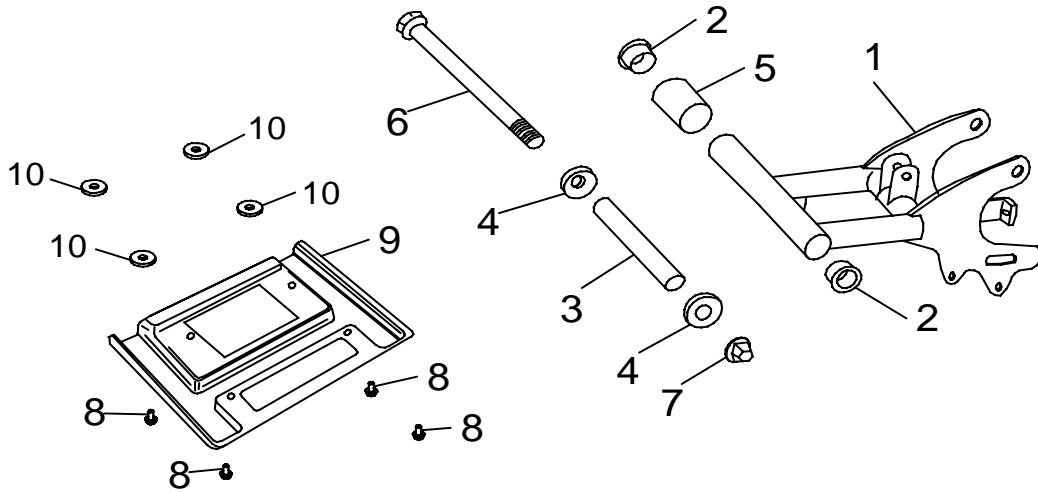

DRX 50 Only Parts Book

Awing Arm , Footrest

Item	Part No.	Part Name	Qty	Note
1	82105-A01-001	Fork, Rear	1	
2	95305-A01-000	Bushing Contain Oil	2	
3	93315-A01-000	Spacer Tube, Rear-fork	1	
4	93105-A01-100	Seal cover, swing Arm	2	
5	93210-A01-000	Rubber Sleeve	1	
6	91700-14290-19G	Bolt, Flange	1	
7	92130-14S-19G	Nut, Insert Lock	1	
8	91700-08012-12G	Hex Washer Face Bolt	8	
9	71215-A01-000	Footrest assembly	2	
10	93215-A01-000	Rubber Mate	8