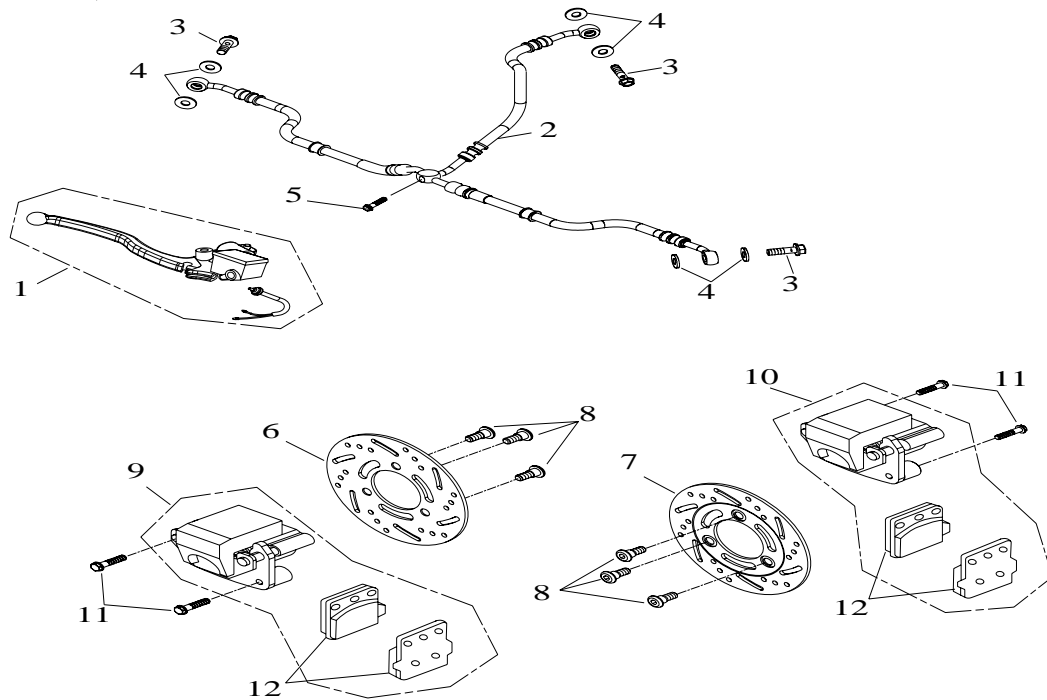

F-9B

DRX 50 Only Parts Book

Drum Brake,Front

Item	Part No.	Part Name	Qty
1	31460-A03-000	Lever Ass'y,Right	1
2	31230-A02-000	Hose, Footbrake	1
3	91830-A01-000	Bolt, Brake Hose	3
4	93101-A01-000	Washer, Copper	6
5	91700-06016-10G	Hex Washer Face Bolt	1
6	31305-A03-000	Brake Disc,Front L.	1
7	31310-A03-000	Brack Disc,Front R.	1
8	91831-A03-000	Bolt, Brake Disc	6
9	31336-A03-000	Caliper Ass'y,Front Left	1
10	31335-A03-000	Caliper Ass'y,Front Right	1
11	P91710-08018-12G	Hex Washer Face Bolt	4
12	31337-A03-000	Brake Pad , Disk Brake	2