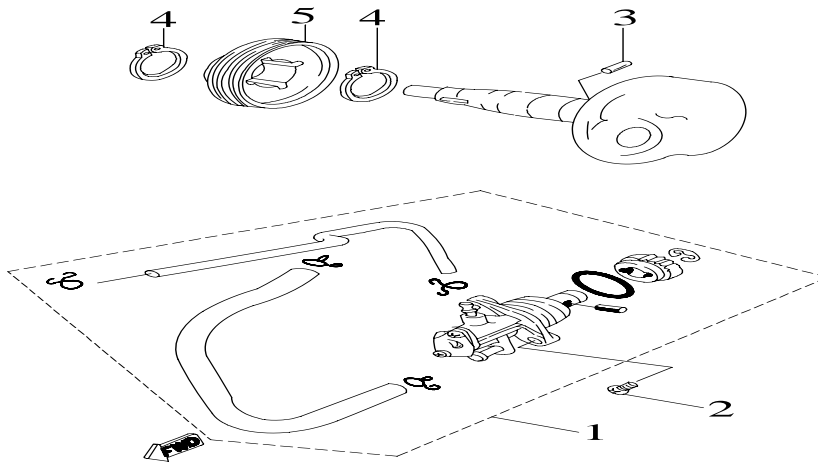

# DRX 50 Only Parts Book

Item	Part No.	Part Name	Qty	Note
1	13000-E03-000	Crankshaft Ass'y	1	
2	95100-6204C3	Ball Bearing, Crankshaft	2	
3	96100-204208	Seal, Oil	1	
4	96100-203006	Seal, Oil	1	
5	13200-E03-000	Collar, L Crankcase	1	
6	95200-KBK10	Bearing, Needle	1	
7	13300-E06-000	Piston (std.)	1	
8	13400-E03-000	Pin, Piston	1	
9	13410-E03-100	Clip, Piston Pin	2	
10	13310-E06-000	Rings, Piston (std.)	1	
11	13010-E01-000	Key, Woodruff	1	

E-4  
Oil Pump

Item	Part No.	Part Name	Qty	Note
1	15100-E01-000	Pump, Oil	1	
2	P93700-05016	Bolt, Pan, Crosshead	2	
3	94002-031108	Pin	1	
4	93406-STW19	Circlip	2	
5	15110-E01-000	Drive, Gear, Oil-Pump	1	

Rear Axle, Sprocket

Item	Part No.		Part Name	Qty	Note
1	23205-A01-040		Wheel Axle, Rear	1	
2	P92110-28-36B		Hex. Acorn Nut	2	
3	23305-A01-00C	23305-A01-00A	Sprocket 35 alt # too	1	
4	23310-A01-000		Sprocket Holder, Driven	1	
5	91810-A01-000		Bolt, Hex. Washer Plate	3	
6	93103-A01-000		Spring Washer	3	
7	23300-A01-00C		Sprocket Ass'y (rear, 428-30T)	1	