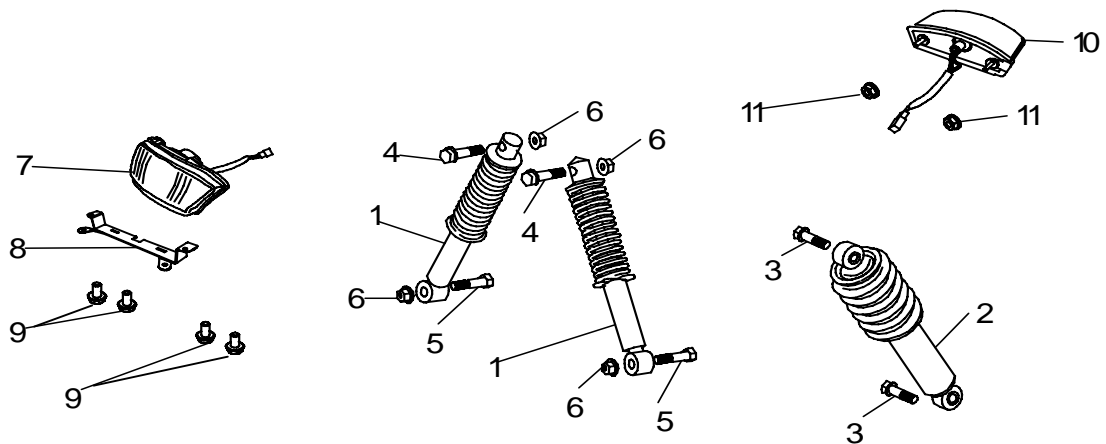

Shock Absorber, Lamp

Item	Part No.	Part Name	Qty	Note
1	81200-A01-200	Shock Absorber, Front 50%	2	
1	81200-A02-000	Shock Absorber, Front	2	
2	82200-A01-00A	Shock Absorber, Rear	1	
3	91710-10038-14G	Bolt, Flange	2	
4	91700-10040-14G	Hex. Bolt, Flange	2	
5	91770-10038-14G	Hex. Bolt	2	
6	92130-10S-14G	Nut, insert Lock	4	
7	62205-A01-000	Safety Light Comp	1	
8	62206-A01-000	Safety Light Bracket	1	
9	91825-A01-010	Philips Screw, Tapping	4	
10	62210-A01-000	Tail Light Comp	1	
11	93100-07020-01G	Washer, Plate	2	
12	92130-06S-10G	Nut, Self-Locking	2