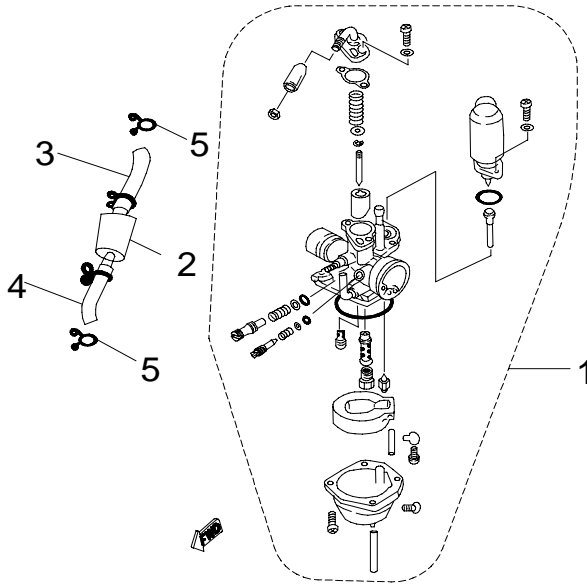

DRX 50 Only Parts Book

Item	Part No.	Part Name	Qty	Note
1	16100-E03-030	Carburetor Ass'y	1	
2	16300-E01-000	Filter, Fuel	1	
3	16310-06135	Tube A , Fuel	1	
4	16310-06070	Tube , Fuel	1	
5	97410-E01-000	Clip, Tube	4