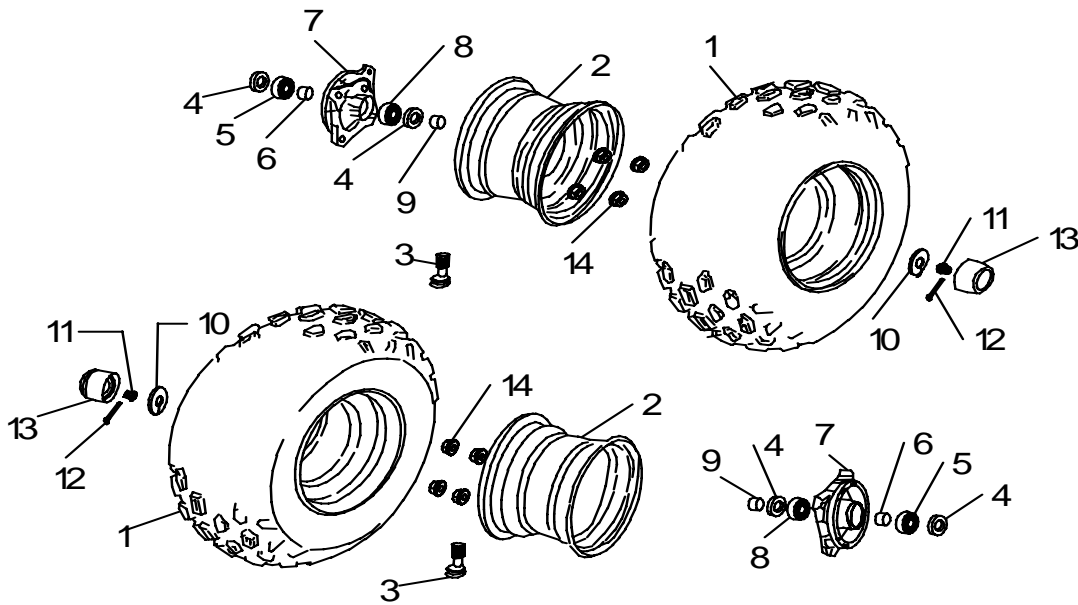

DRX 50 Only Parts Book

F-7

Front Tire

Item	Part No.	Part Name	Qty	Note
1	24107-A01-000	Tire	2	
1	24105-A01-010	2 A ARM Tire (KENDA K532F) 20*6-10	2	
2	24205-A03-000	2 A ARM Rim 10*5.5	2	
2	24207-A01-100	Rim	2	
3	24106-A01-000	Valve, Tire	2	
4	96100-223507A	Seal, Oil	4	
5	95100-B6003 2RS		2	
6	93325-A01-100	Spacer, Inner	2	
7	31105-A01-000	Drum Brake, Front	2	
8	95100-B6002 2RS	Bearing	2	
9	93320-A01-100	Spacer, Outer	2	
10	93100-12540-45G	Washer, Plate	2	
11	92140-12-17G	Nut, Insert Lock	2	
12	94000-03032	Cotter pin	2	
13	93615-A01-000	Cap, Rubber	2	
14	92130-10S-14G	Nut, insert Lock	8