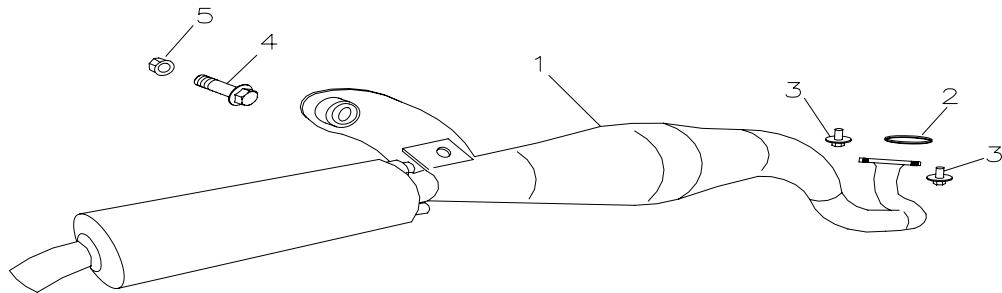

F-1
Exhaust Pipe

Item	Part No.	Part Name	Qty	Note
1	12160-P70-010	(50cc & 90CC)-E Tuned Exhaust	1	
2	12161-A01-000	Washer, Muffler	1	
3	91811-A01-000	Bolt, Crosshead, Flange	2	
4	91700-10040-14G	Hex. Bolt, Flange	1	
5	92130-10S-14G	Nut, insert Lock	1	
6	P91760-0610-05W	Allen Screws	3