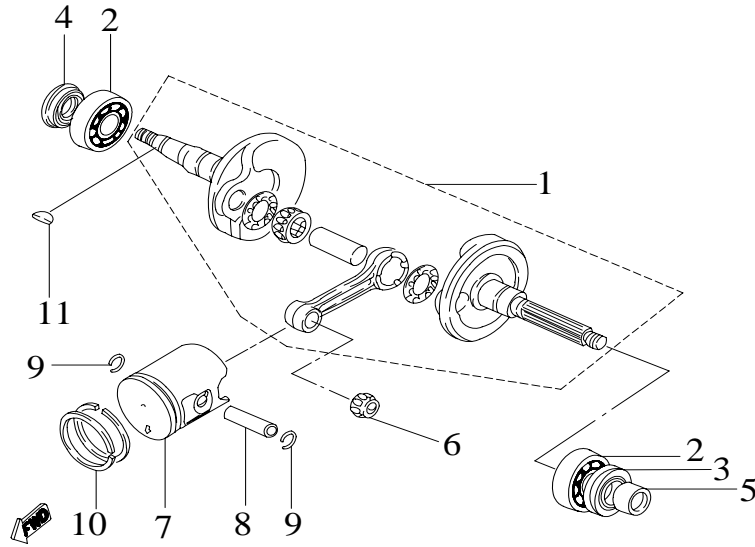

E-2
Piston, Crankshaft

DRX 50 Only Parts Book

Item	Part No.	Part Name	Qty	Note
1	13000-E03-000	Crankshaft Ass'y	1	
2	95100-6204C3	Ball Bearing, Crankshaft	2	
3	96100-204208	Seal, Oil	1	
4	96100-203006	Seal, Oil	1	
5	13200-E03-000	Collar, L Crankcase	1	
6	95200-KBK10	Bearing, Needle	1	
7	13300-E06-000	Piston (std.)	1	
8	13400-E03-000	Pin, Piston	1	
9	13410-E03-100	Clip, Piston Pin	2	
10	13310-E06-000	Rings, Piston (std.)	1	
11	13010-E01-000	Key, Woodruff	1