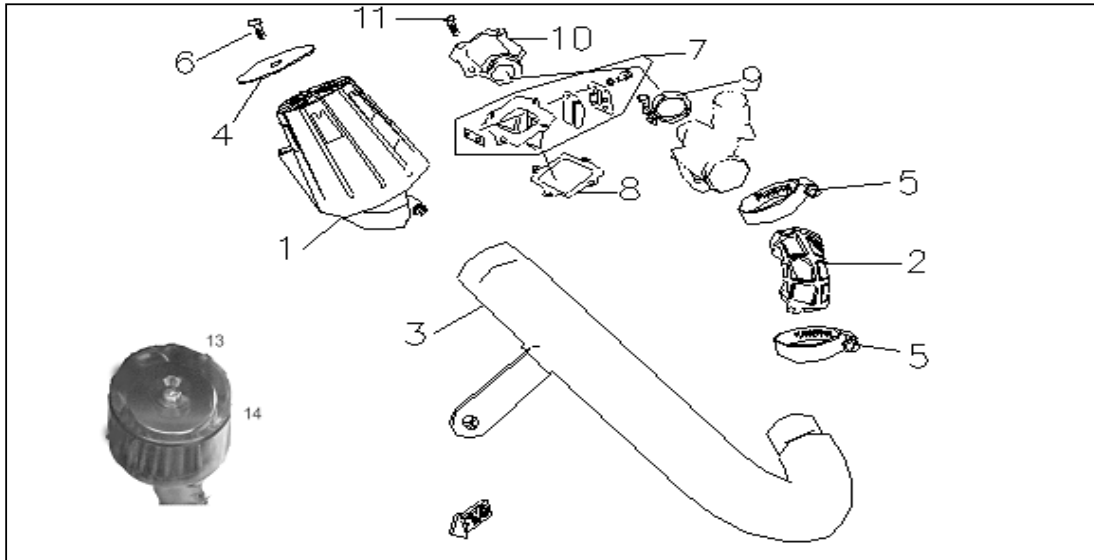

# DRX 50 Only Parts Book

Item	Part No.	Part Name	Qty	Note
1	17100-E06-000	Air Shroud , Cylinder	1	
2	17110-E01-000	Grommet	2	
3	18100-E04-000	Fan	1	
4	P91760-06016-05W	Hex. Socket Bolt	3	
5	P93100-06013-01W	Washer, Plain	3	
6	18210-E04-100	Cover, Fan	1	
7	P91825-05016	Screw, Tapping	1	
8	P93100-06013-01W	Washer, Plain	1	
9	18310-E04-000	Cover, Dust Protect	1	
10	P91825-06040	Screw, Tapping	1	
11	P91760-06020-05W	Hex. Socket Bolt	2	

E-4  
Oil Pump

Item	Part No.	Part Name	Qty	Note
1	15100-E01-000	Pump, Oil	1	
2	P93700-05016	Bolt, Pan, Crosshead	2	
3	94002-031108	Pin	1	
4	93406-STW19	Circlip	2	
5	15110-E01-000	Drive, Gear, Oil-Pump	1	

Rear Axle, Sprocket

Item	Part No.		Part Name	Qty	Note
1	23205-A01-040		Wheel Axle, Rear	1	
2	P92110-28-36B		Hex. Acorn Nut	2	
3	23305-A01-00C	23305-A01-00A	Sprocket 35 alt # too	1	
4	23310-A01-000		Sprocket Holder, Driven	1	
5	91810-A01-000		Bolt, Hex. Washer Plate	3	
6	93103-A01-000		Spring Washer	3	
7	23300-A01-00C		Sprocket Ass'y (rear, 428-30T)	1	