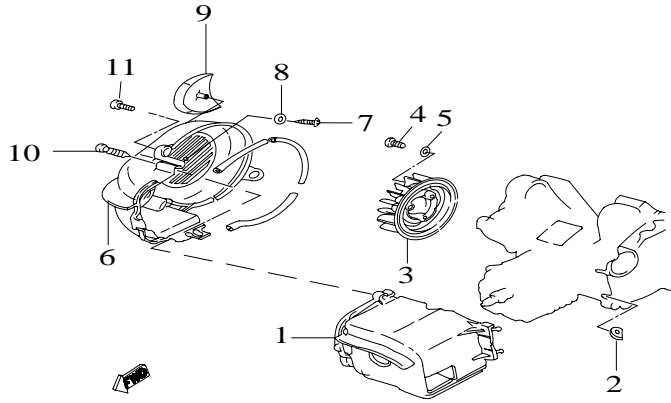

E-3
Fan Shroud

DRX 50 Only Parts Book

Item	Part No.	Part Name	Qty	Note
1	17100-E06-000	Air Shroud , Cylinder	1	
2	17110-E01-000	Grommet	2	
3	18100-E04-000	Fan	1	
4	P91760-06016-05W	Hex. Socket Bolt	3	
5	P93100-06013-01W	Washer, Plain	3	
6	18210-E04-100	Cover, Fan	1	
7	P91825-05016	Screw, Tapping	1	
8	P93100-06013-01W	Washer, Plain	1	
9	18310-E04-000	Cover, Dust Protect	1	
10	P91825-06040	Screw, Tapping	1	
11	P91760-06020-05W	Hex. Socket Bolt	2